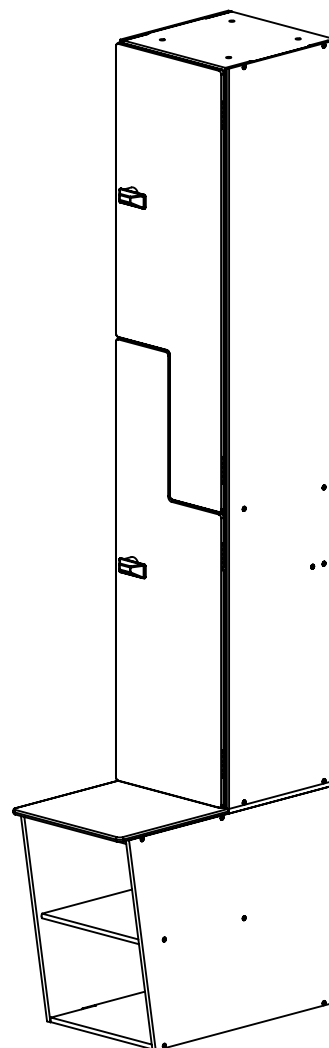

FOREMAN® Traditional Solid Phenolic Z-Style Locker With Inclined Double Cubby Bench

FRONT VIEW
WITHOUT DOORS

SIDE VIEW

3D VIEW

TOP VIEW

STANDARD SIZE OPTIONS				
OA Width (W)	12"	15"	18"	20"
	305mm	381mm	457mm	508mm
Compartment Depth (D)	12"	15"	18"	20"
	305mm	381mm	457mm	508mm
OA Depth (D1)	24"	27"	30"	32"
	610mm	686mm	762mm	813mm
Height no legs/base (H)	78"		90"	
	1981mm		2286mm	

FOREMAN®
locker systems

PROPRIETARY AND CONFIDENTIAL	DESCRIPTION	NAME	DATE
THE INFORMATION CONTAINED IN THIS DRAWING IS THE SOLE PROPERTY OF FOREMAN PRODUCTS LLC. ANY REPRODUCTION IN PART OR AS A WHOLE WITHOUT THE WRITTEN PERMISSION OF FOREMAN PRODUCTS LLC IS PROHIBITED	Traditional Solid Phenolic Z-Style Locker With Inclined Double Cubby Bench	DRAWN BY	YK 04.06.24
	--	MRG APPR.	SL
	SCALE: 1:15	PAGE 1	