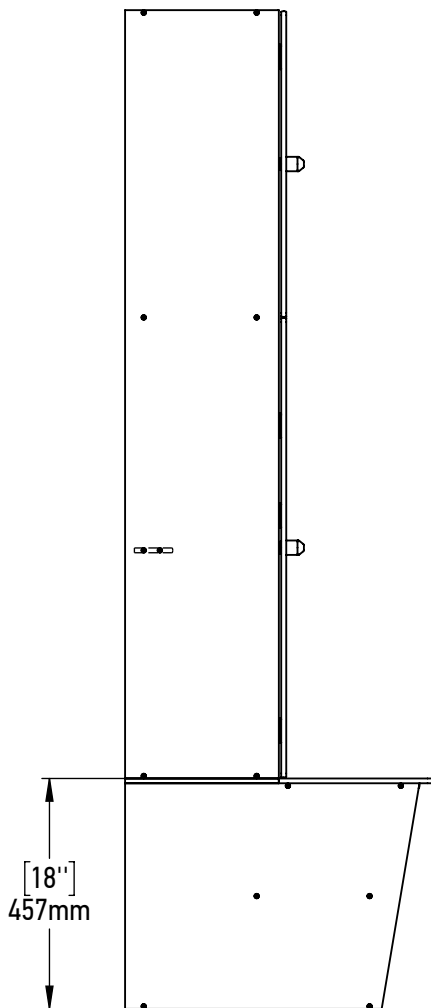

FOREMAN® Traditional Solid Phenolic Z-Style Locker With Inclined Double Cubby Bench

FRONT VIEW
WITHOUT DOORS

SIDE VIEW

3D VIEW

TOP VIEW

STANDARD SIZE OPTIONS				
OA Width (W)	12"	15"	18"	20"
	305mm	381mm	457mm	508mm
Compartment Depth (D)	12"	15"	18"	20"
	305mm	381mm	457mm	508mm
OA Depth (D1)	24"	27"	30"	32"
	610mm	686mm	762mm	813mm
Height no legs/base (H)	78"		90"	
	1981mm		2286mm	

FOREMAN®
locker systems

PROPRIETARY AND CONFIDENTIAL	DESCRIPTION	NAME	DATE
THE INFORMATION CONTAINED IN THIS DRAWING IS THE SOLE PROPERTY OF FOREMAN PRODUCTS LLC. ANY REPRODUCTION IN PART OR AS A WHOLE WITHOUT THE WRITTEN PERMISSION OF FOREMAN PRODUCTS LLC IS PROHIBITED	Traditional Solid Phenolic Z-Style Locker With Inclined Double Cubby Bench	DRAWN BY	YK 04.06.24
	--	MRG APPR.	SL
	SCALE: 1:15	PAGE 1	