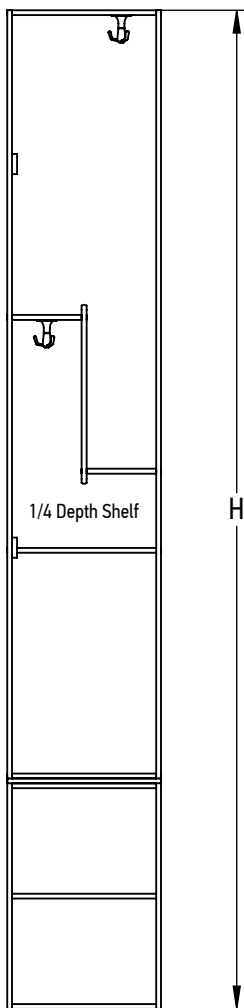

FOREMAN® Traditional Solid Phenolic Z-Style Locker With Inclined Double Cubby Bench

FRONT VIEW
WITHOUT DOORS

SIDE VIEW

3D VIEW

TOP VIEW

STANDARD SIZE OPTIONS				
OA Width (W)	12"	15"	18"	20"
	305mm	381mm	457mm	508mm
Compartment Depth (D)	12"	15"	18"	20"
	305mm	381mm	457mm	508mm
OA Depth (D1)	24"	27"	30"	32"
	610mm	686mm	762mm	813mm
Height no legs/base (H)	78"		90"	
	1981mm		2286mm	

FOREMAN®
locker systems

PROPRIETARY AND CONFIDENTIAL	DESCRIPTION	NAME	DATE
THE INFORMATION CONTAINED IN THIS DRAWING IS THE SOLE PROPERTY OF FOREMAN PRODUCTS LLC. ANY REPRODUCTION IN PART OR AS A WHOLE WITHOUT THE WRITTEN PERMISSION OF FOREMAN PRODUCTS LLC IS PROHIBITED	Traditional Solid Phenolic Z-Style Locker With Inclined Double Cubby Bench	DRAWN BY	YK 04.06.24
	--	MRG APPR.	SL
	SCALE: 1:15	PAGE 1	