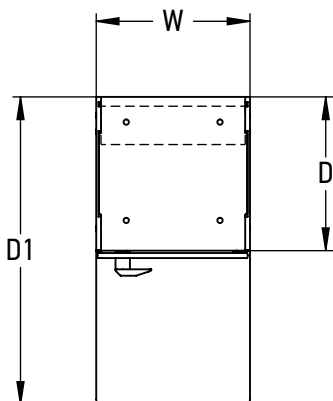

FOREMAN® Traditional Solid Phenolic Z-Style Locker With Inclined Double Cubby Bench

FRONT VIEW
WITHOUT DOORS

SIDE VIEW

3D VIEW

TOP VIEW

STANDARD SIZE OPTIONS				
OA Width (W)	12"	15"	18"	20"
	305mm	381mm	457mm	508mm
Compartment Depth (D)	12"	15"	18"	20"
	305mm	381mm	457mm	508mm
OA Depth (D1)	24"	27"	30"	32"
	610mm	686mm	762mm	813mm
Height no legs/base (H)	78"		90"	
	1981mm		2286mm	

FOREMAN®
locker systems

PROPRIETARY AND CONFIDENTIAL	DESCRIPTION	NAME	DATE
THE INFORMATION CONTAINED IN THIS DRAWING IS THE SOLE PROPERTY OF FOREMAN PRODUCTS LLC. ANY REPRODUCTION IN PART OR AS A WHOLE WITHOUT THE WRITTEN PERMISSION OF FOREMAN PRODUCTS LLC IS PROHIBITED	Traditional Solid Phenolic Z-Style Locker With Inclined Double Cubby Bench	DRAWN BY	YK 04.06.24
	--	MRG APPR.	SL
	SCALE: 1:15	PAGE 1	