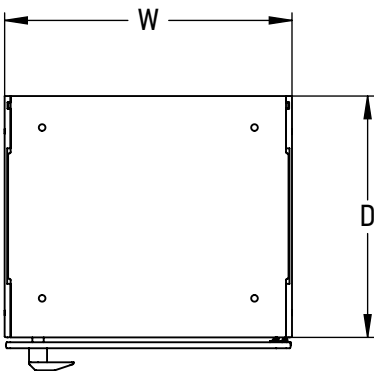

FOREMAN® Traditional Solid Phenolic Stadium Locker

FRONT VIEW
WITHOUT DOORS

SIDE VIEW

3D VIEW

TOP VIEW

STANDARD SIZE OPTIONS					
OA Width (W)	12"	15"	18"	20"	24"
	305mm	381mm	457mm	508mm	610mm
Compartment Depth (D)	12"		15"	18"	20"
	305mm		381mm	457mm	508mm
Height no legs/base (H)	60"			72"	
	1524mm			1815mm	