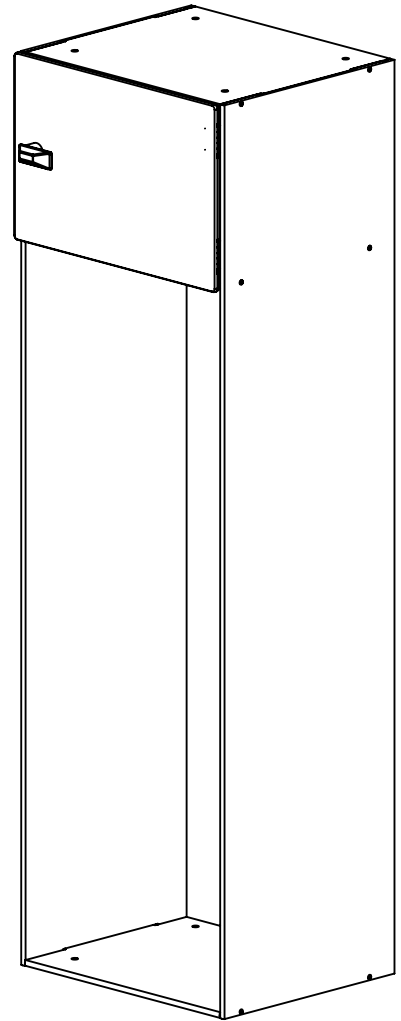

FOREMAN® Traditional Solid Phenolic Stadium Locker

FRONT VIEW
WITHOUT DOORS

SIDE VIEW

3D VIEW

TOP VIEW

STANDARD SIZE OPTIONS					
OA Width (W)	12"	15"	18"	20"	24"
	305mm	381mm	457mm	508mm	610mm
Compartment Depth (D)	12"		15"	18"	20"
	305mm		381mm	457mm	508mm
Height no legs/base (H)	60"			72"	
	1524mm			1815mm	

FOREMAN®
locker systems

PROPRIETARY AND CONFIDENTIAL	DESCRIPTION	NAME	DATE
THE INFORMATION CONTAINED IN THIS DRAWING IS THE SOLE PROPERTY OF FOREMAN PRODUCTS LLC. ANY REPRODUCTION IN PART OR AS A WHOLE WITHOUT THE WRITTEN PERMISSION OF FOREMAN PRODUCTS LLC IS PROHIBITED	Traditional Solid Phenolic Stadium Locker	DRAWN BY	YK 04.06.24
	--	MRG APPR.	SL
	SCALE: 1:12	PAGE 1	