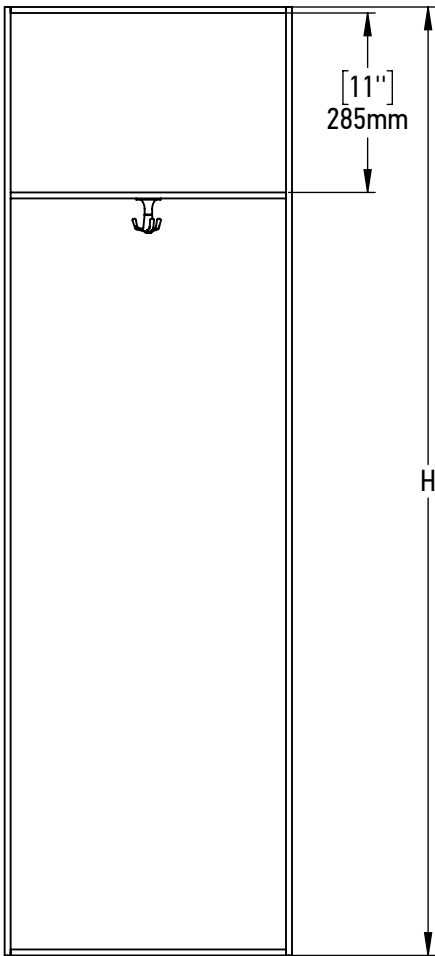

FOREMAN® Traditional Solid Phenolic Stadium Locker

FRONT VIEW
WITHOUT DOORS

SIDE VIEW

3D VIEW

TOP VIEW

STANDARD SIZE OPTIONS					
OA Width (W)	12"	15"	18"	20"	24"
	305mm	381mm	457mm	508mm	610mm
Compartment Depth (D)	12"		15"	18"	20"
	305mm		381mm	457mm	508mm
Height no legs/base (H)	60"			72"	
	1524mm			1815mm	