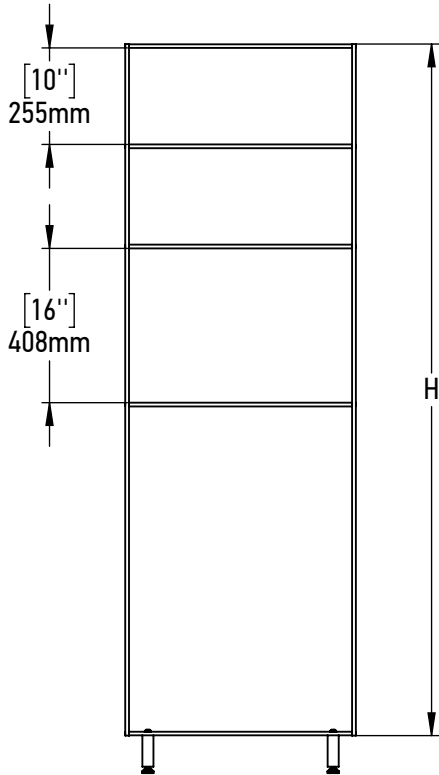

# FOREMAN® Traditional Solid Towel Drop Locker

FRONT VIEW  
WITHOUT DOORS

SIDE VIEW

3D VIEW

TOP VIEW

Lockers 15''-20'' wide have 1 door  
Lockers 24''-36'' wide have 2 doors

## STANDARD SIZE OPTIONS

	15''	18''	20''	24''	30''	36''	40''
OA Width (W)	381mm	457mm	508mm	610mm	762mm	914mm	1016mm
Compartment Depth (D)	15''		18''		20''		
	381mm		457mm		508mm		
Height (no legs/base) (H)	72''				80''		
	1815mm				2030mm		
Legs/base (H1)	4''				8''		
	100mm				200mm		

DESCRIPTION

Traditional Solid Towel Drop Locker

--

SCALE: 1:15

NAME

YK

SL

DATE