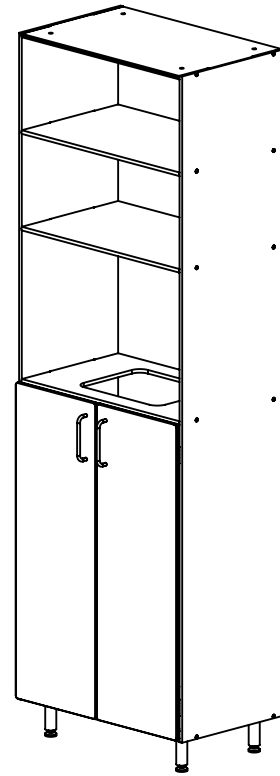

# FOREMAN® Traditional Solid Towel Drop Locker

FRONT VIEW  
WITHOUT DOORS

SIDE VIEW

3D VIEW

TOP VIEW

Lockers 15''-20'' wide have 1 door  
Lockers 24''-36'' wide have 2 doors

## STANDARD SIZE OPTIONS

	15''	18''	20''	24''	30''	36''	40''
OA Width (W)	381mm	457mm	508mm	610mm	762mm	914mm	1016mm
Compartment Depth (D)	15''		18''		20''		
	381mm		457mm		508mm		
Height (no legs/base) (H)	72''				80''		
	1815mm				2030mm		
Legs/base (H1)	4''				8''		
	100mm				200mm		

DESCRIPTION

Traditional Solid Towel Drop Locker

--

SCALE: 1:15

NAME

YK

SL

DATE