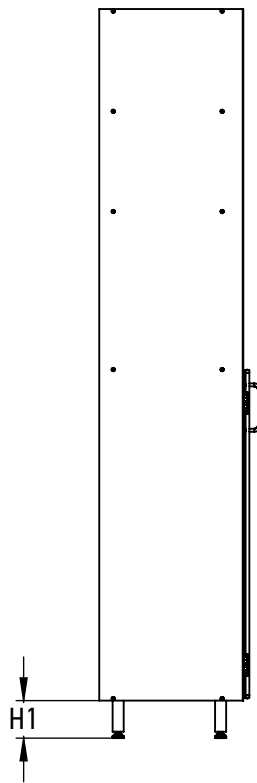

# FOREMAN® Traditional Solid Towel Drop Locker

FRONT VIEW  
WITHOUT DOORS

SIDE VIEW

3D VIEW

TOP VIEW

Lockers 15''-20'' wide have 1 door  
Lockers 24''-36'' wide have 2 doors

## STANDARD SIZE OPTIONS

	15''	18''	20''	24''	30''	36''	40''
OA Width (W)	381mm	457mm	508mm	610mm	762mm	914mm	1016mm
Compartment Depth (D)	15''		18''		20''		
	381mm		457mm		508mm		
Height (no legs/base) (H)	72''				80''		
	1815mm				2030mm		
Legs/base (H1)	4''				8''		
	100mm				200mm		

DESCRIPTION

Traditional Solid Towel Drop Locker

--

SCALE: 1:15

NAME

YK

SL

DATE