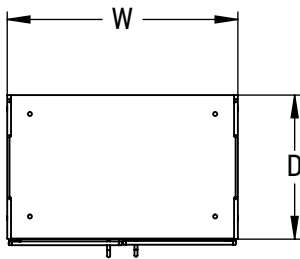

# FOREMAN® Traditional Solid Towel Drop Locker

FRONT VIEW  
WITHOUT DOORS

SIDE VIEW

3D VIEW

TOP VIEW

Lockers 15''-20'' wide have 1 door  
Lockers 24''-36'' wide have 2 doors

## STANDARD SIZE OPTIONS

	15''	18''	20''	24''	30''	36''	40''
OA Width (W)	381mm	457mm	508mm	610mm	762mm	914mm	1016mm
Compartment Depth (D)	15''		18''		20''		
	381mm		457mm		508mm		
Height (no legs/base) (H)	72''				80''		
	1815mm				2030mm		
Legs/base (H1)	4''				8''		
	100mm				200mm		

DESCRIPTION

Traditional Solid Towel Drop Locker

--

SCALE: 1:15

NAME

YK

SL

DATE