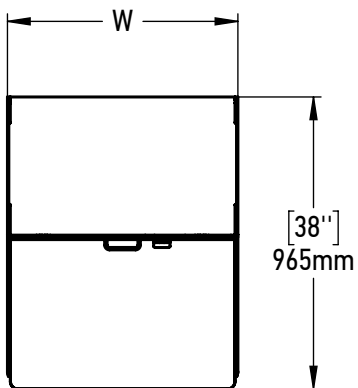

FOREMAN® Baseball Locker

FRONT VIEW

SIDE VIEW

ISOMETRIC VIEW

TOP VIEW

STANDARD SIZE OPTIONS			
OA Height (H)	78"		90"
	1981mm		2286mm
OA Width (W)	30"	32"	36"
	762mm	813mm	914mm

FOREMAN®
locker systems

PROPRIETARY AND CONFIDENTIAL

Baseball Locker

--

SCALE: 1:25

NAME

YK

SL

DATE

26.03.26