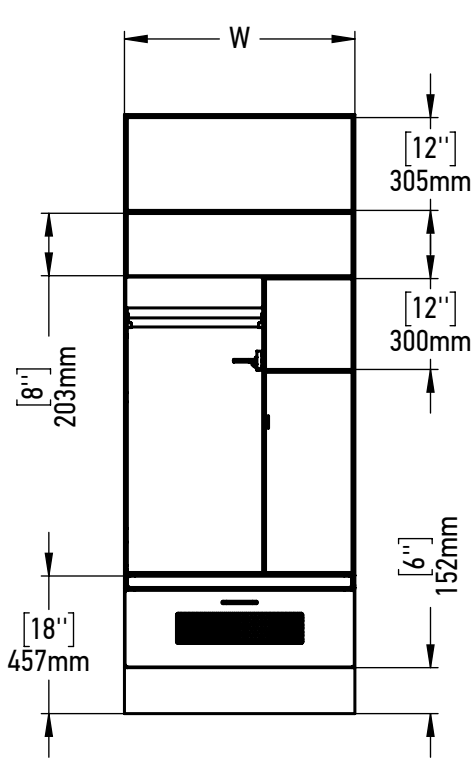

FOREMAN® Baseball Locker

FRONT VIEW

SIDE VIEW

ISOMETRIC VIEW

TOP VIEW

STANDARD SIZE OPTIONS			
OA Height (H)	78"		90"
	1981mm		2286mm
OA Width (W)	30"	32"	36"
	762mm	813mm	914mm

FOREMAN®
locker systems

PROPRIETARY AND CONFIDENTIAL

Baseball Locker

--

SCALE: 1:25

NAME

YK

SL

DATE

26.03.26