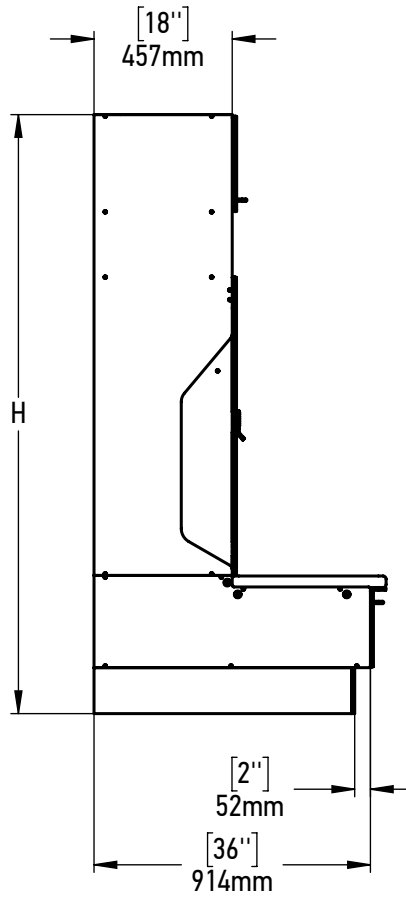

FOREMAN® Baseball Locker

FRONT VIEW

SIDE VIEW

ISOMETRIC VIEW

TOP VIEW

STANDARD SIZE OPTIONS			
OA Height (H)	78"		90"
	1981mm		2286mm
OA Width (W)	30"	32"	36"
	762mm	813mm	914mm

FOREMAN®
locker systems

PROPRIETARY AND CONFIDENTIAL

Baseball Locker

--

SCALE: 1:25

NAME

YK

SL

DATE

26.03.26