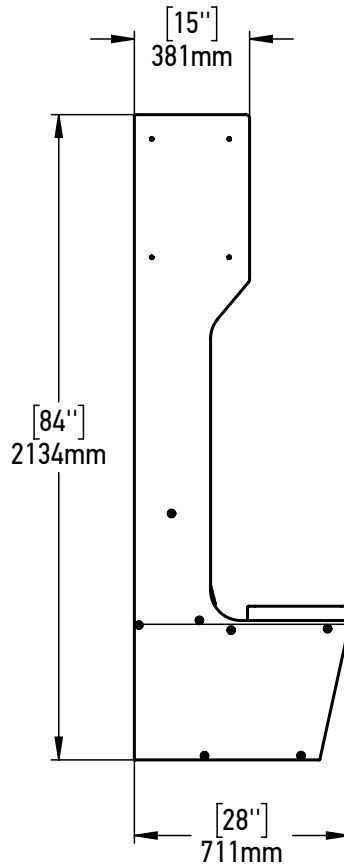

FOREMAN® Football Locker Model - Pro

FRONT VIEW

SIDE VIEW

ISOMETRIC VIEW

TOP VIEW

STANDARD SIZE OPTIONS

OA Width (W)	30"	32"	36"
	762mm	813mm	914mm

FOREMAN®
locker systems

DESCRIPTION

Football Locker Model - Pro

--

SCALE: 1:25

NAME

YK

SL

DATE