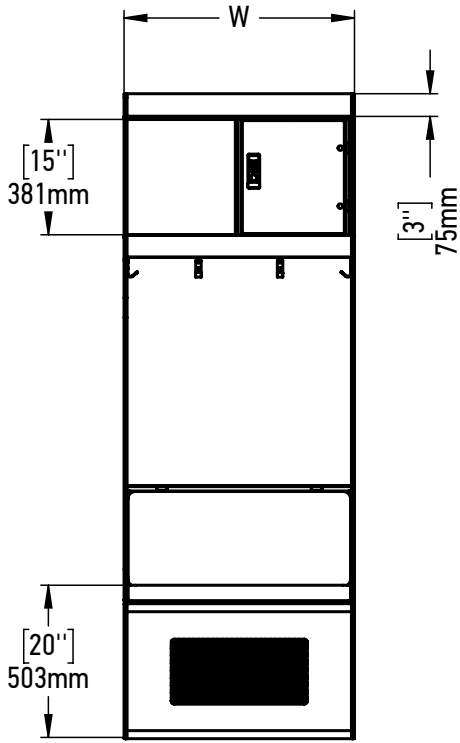

FOREMAN® Football Locker Model - Pro

FRONT VIEW

SIDE VIEW

ISOMETRIC VIEW

TOP VIEW

STANDARD SIZE OPTIONS

OA Width (W)	30"	32"	36"
	762mm	813mm	914mm

FOREMAN®
locker systems

DESCRIPTION

Football Locker Model - Pro

--

SCALE: 1:25

NAME

YK

SL

DATE