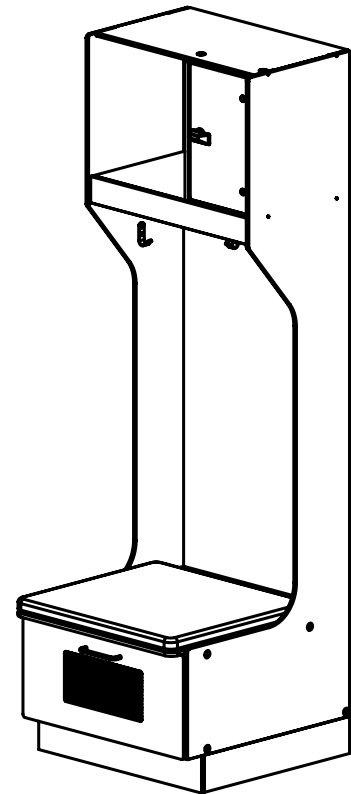

FOREMAN® Football Locker. Model Varsity

FRONT VIEW

SIDE VIEW

ISOMETRIC VIEW

TOP VIEW

STANDARD SIZE OPTIONS

OA Width (W)	24"	30"	32"	36"
	610mm	762mm	813mm	914mm

FOREMAN®
locker systems

DESCRIPTION

Football Locker. Model Varsity

--

SCALE: 1:20

NAME

DRAWN BY YK

MRG APPR. SL

PAGE 1