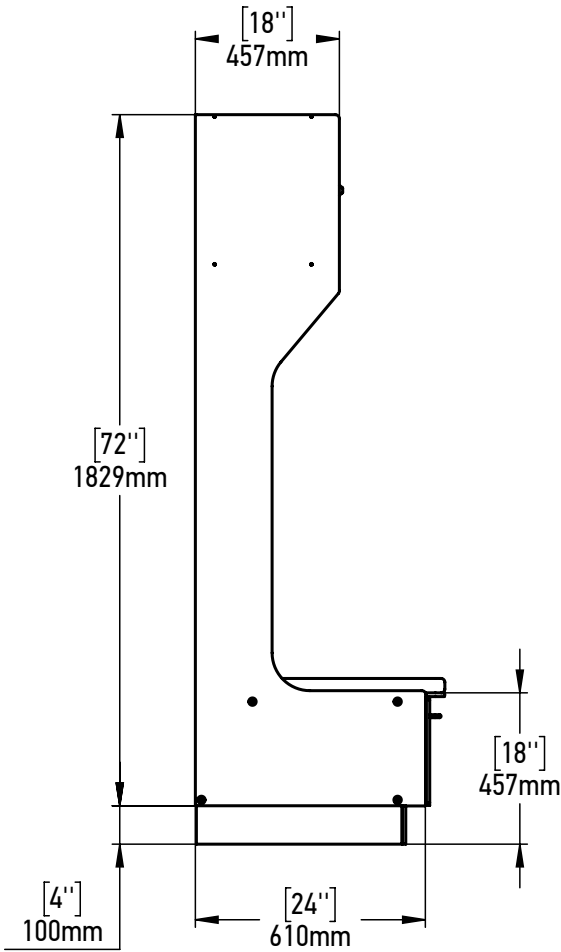

FOREMAN® Football Locker. Model Varsity

FRONT VIEW

SIDE VIEW

ISOMETRIC VIEW

TOP VIEW

STANDARD SIZE OPTIONS

OA Width (W)	24"	30"	32"	36"
	610mm	762mm	813mm	914mm

FOREMAN®
locker systems

DESCRIPTION

Football Locker. Model Varsity

--

SCALE: 1:20

NAME

DRAWN BY YK

MRG APPR. SL

PAGE 1