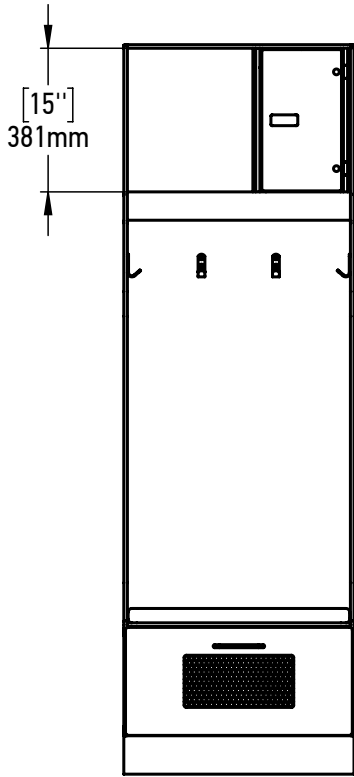

FOREMAN® Football Locker. Model Varsity

FRONT VIEW

SIDE VIEW

ISOMETRIC VIEW

TOP VIEW

STANDARD SIZE OPTIONS

OA Width (W)	24"	30"	32"	36"
	610mm	762mm	813mm	914mm

FOREMAN®
locker systems

DESCRIPTION

Football Locker. Model Varsity

--

SCALE: 1:20

NAME

DRAWN BY YK

MRG APPR. SL

PAGE 1