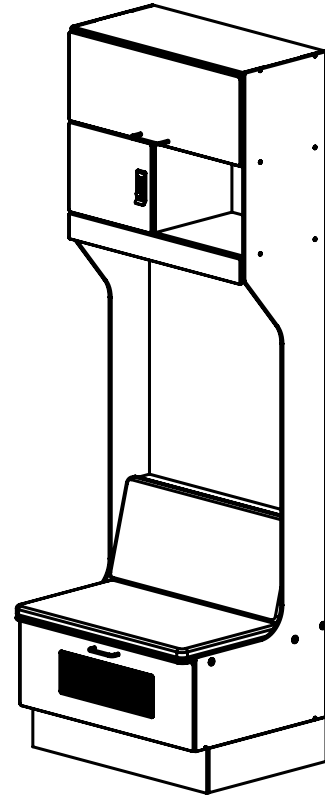

FOREMAN® Basketball Locker

FRONT VIEW

SIDE VIEW

ISOMETRIC VIEW

TOP VIEW

STANARD SIZE OPTIONS

OA Width (W)	24"	28"	30"	32"	36"
		610mm	711mm	762mm	813mm

FOREMAN®
locker systems

DESCRIPTION

Basketball Locker

--

SCALE: 1:25

NAME

DRAWN BY YK

MRG APPR. SL

PAGE 1