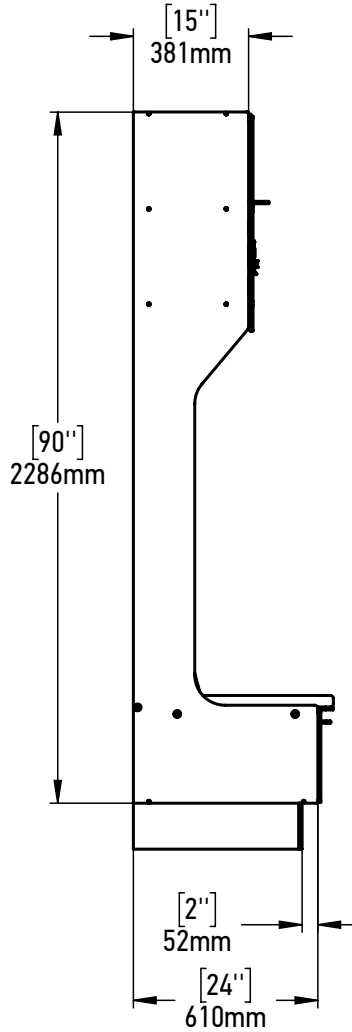

FOREMAN® Basketball Locker

FRONT VIEW

SIDE VIEW

ISOMETRIC VIEW

TOP VIEW

STANARD SIZE OPTIONS

OA Width (W)	24"	28"	30"	32"	36"
		610mm	711mm	762mm	813mm

FOREMAN®
locker systems

DESCRIPTION

Basketball Locker

--

SCALE: 1:25

NAME

DRAWN BY YK

MRG APPR. SL

PAGE 1