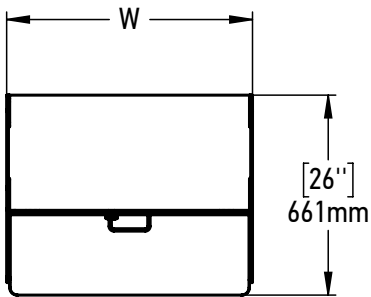

FOREMAN® Basketball Locker

FRONT VIEW

SIDE VIEW

ISOMETRIC VIEW

TOP VIEW

STANARD SIZE OPTIONS

OA Width (W)	24"	28"	30"	32"	36"
		610mm	711mm	762mm	813mm

FOREMAN®
locker systems

DESCRIPTION

Basketball Locker

--

SCALE: 1:25

NAME

DRAWN BY YK

MRG APPR. SL

PAGE 1