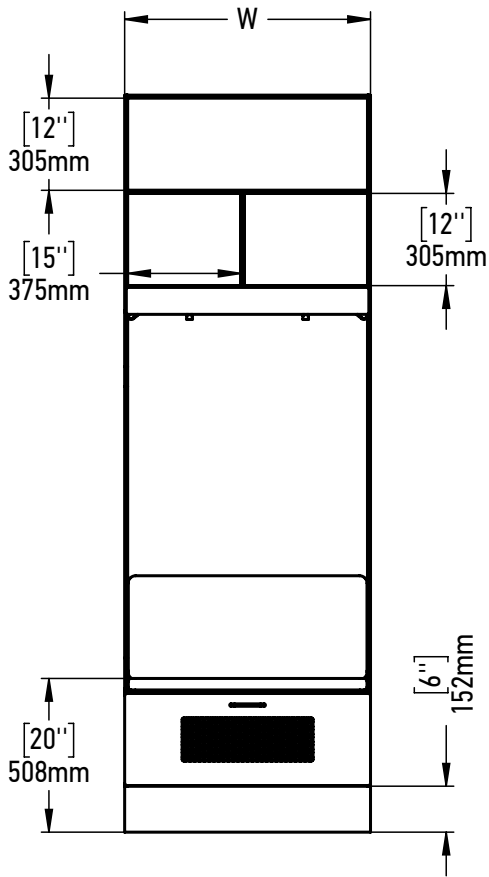

FOREMAN® Basketball Locker

FRONT VIEW

SIDE VIEW

ISOMETRIC VIEW

TOP VIEW

STANARD SIZE OPTIONS

OA Width (W)	24"	28"	30"	32"	36"
		610mm	711mm	762mm	813mm

FOREMAN®
locker systems

DESCRIPTION

Basketball Locker

--

SCALE: 1:25

NAME

DRAWN BY YK

MRG APPR. SL

PAGE 1