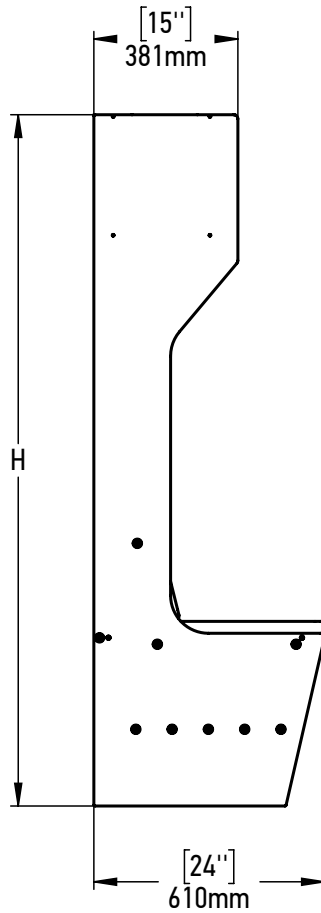

FOREMAN® Soccer Locker

FRONT VIEW

SIDE VIEW

ISOMETRIC VIEW

TOP VIEW

OPTIONAL UPPER LOCKER AND CUBBY

STANDARD SIZE OPTIONS

OA Height (H)	72"	84"
	1829mm	2134mm

DESCRIPTION	NAME	DATE
Soccer Locker	YK	08.06.26
--	SL	
SCALE: 1:20	PAGE 1	