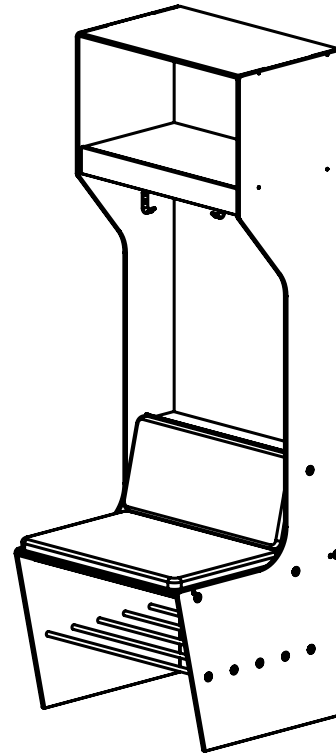

FOREMAN® Soccer Locker

FRONT VIEW

SIDE VIEW

ISOMETRIC VIEW

TOP VIEW

OPTIONAL UPPER LOCKER AND CUBBY

STANDARD SIZE OPTIONS

OA Height (H)	72"	84"
	1829mm	2134mm

DESCRIPTION	NAME	DATE
Soccer Locker	YK	08.06.26
--	SL	
SCALE: 1:20	PAGE 1	