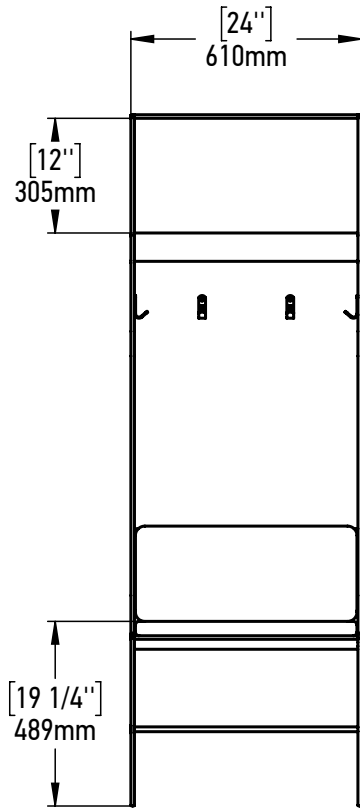

FOREMAN® Soccer Locker

FRONT VIEW

SIDE VIEW

ISOMETRIC VIEW

TOP VIEW

OPTIONAL UPPER LOCKER AND CUBBY

STANDARD SIZE OPTIONS

OA Height (H)	72"	84"
	1829mm	2134mm

DESCRIPTION	NAME	DATE
Soccer Locker	YK	08.06.26
--	SL	
SCALE: 1:20	PAGE 1	