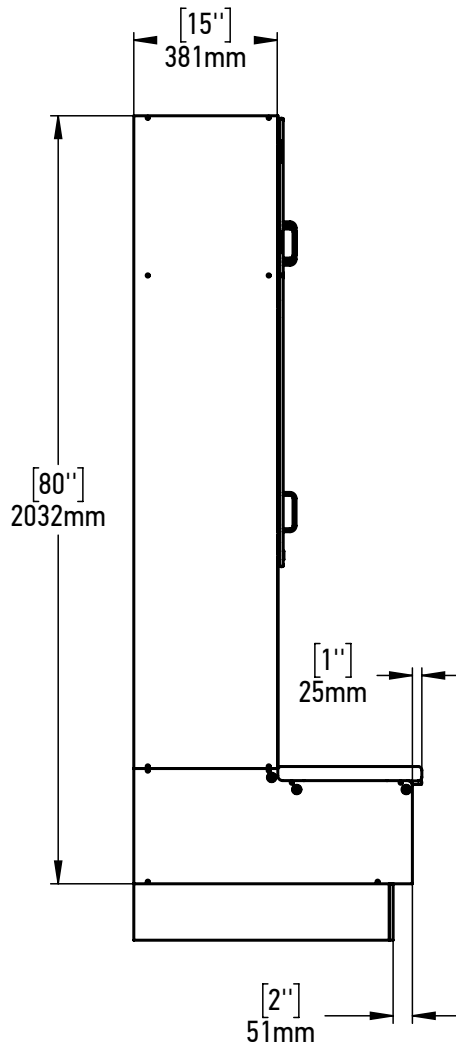

FOREMAN® Swim Locker

FRONT VIEW

SIDE VIEW

ISOMETRIC VIEW

TOP VIEW

STANDARD SIZE OPTIONS	
OA Height (H)	86"
	2184mm
OA Depth (D)	30"
	762mm
OA Width (W)	18"
	457mm

FOREMAN[®]
locker systems

PROPRIETARY AND CONFIDENTIAL

THE INFORMATION CONTAINED IN THIS DRAWING IS THE SOLE PROPERTY OF FOREMAN PRODUCTS LLC. ANY REPRODUCTION IN PART OR AS A WHOLE WITHOUT THE WRITTEN PERMISSION OF FOREMAN PRODUCTS LLC IS PROHIBITED

DESCRIPTION	NAME	DATE
Swim Locker	DRAWN BY YK	04.09.26
--	MRG APPR. SL	
SCALE: 1:20	PAGE 1	