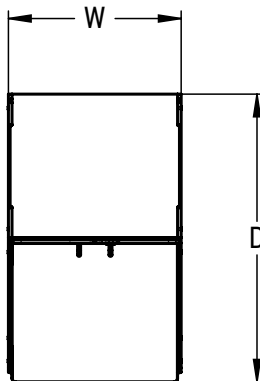

FOREMAN® Swim Locker

FRONT VIEW

SIDE VIEW

ISOMETRIC VIEW

TOP VIEW

STANDARD SIZE OPTIONS	
OA Height (H)	86"
	2184mm
OA Depth (D)	30"
	762mm
OA Width (W)	18"
	457mm

FOREMAN[®]
locker systems

PROPRIETARY AND CONFIDENTIAL

THE INFORMATION CONTAINED IN THIS DRAWING IS THE SOLE PROPERTY OF FOREMAN PRODUCTS LLC. ANY REPRODUCTION IN PART OR AS A WHOLE WITHOUT THE WRITTEN PERMISSION OF FOREMAN PRODUCTS LLC IS PROHIBITED

DESCRIPTION	NAME	DATE
Swim Locker	DRAWN BY YK	04.09.26
--	MRG APPR. SL	
SCALE: 1:20	PAGE 1	