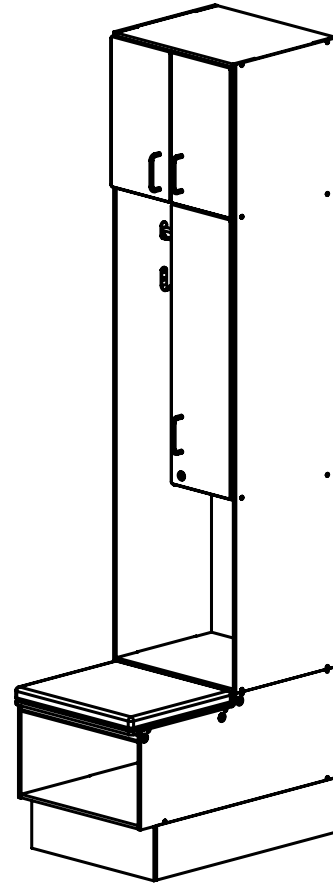

FOREMAN® Swim Locker

FRONT VIEW

SIDE VIEW

ISOMETRIC VIEW

TOP VIEW

STANDARD SIZE OPTIONS	
OA Height (H)	86"
	2184mm
OA Depth (D)	30"
	762mm
OA Width (W)	18"
	457mm

FOREMAN[®]
locker systems

PROPRIETARY AND CONFIDENTIAL

THE INFORMATION CONTAINED IN THIS DRAWING IS THE SOLE PROPERTY OF FOREMAN PRODUCTS LLC. ANY REPRODUCTION IN PART OR AS A WHOLE WITHOUT THE WRITTEN PERMISSION OF FOREMAN PRODUCTS LLC IS PROHIBITED

DESCRIPTION	NAME	DATE
Swim Locker	DRAWN BY YK	04.09.26
--	MRG APPR. SL	
SCALE: 1:20	PAGE 1	