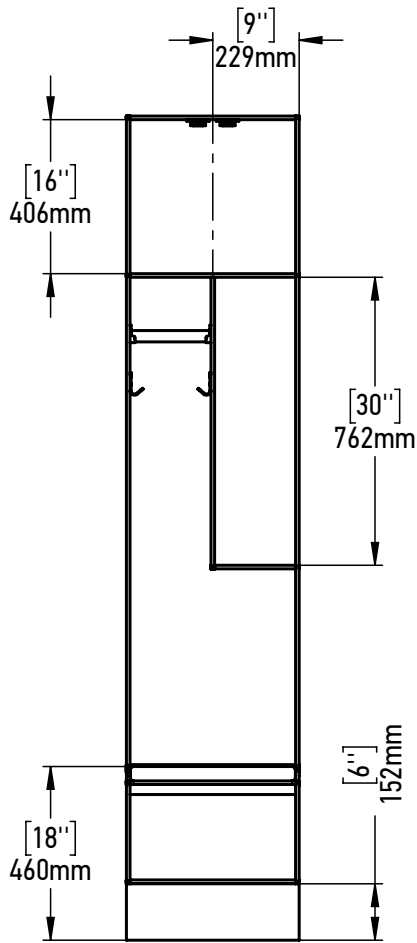

FOREMAN® Swim Locker

FRONT VIEW

SIDE VIEW

ISOMETRIC VIEW

TOP VIEW

STANDARD SIZE OPTIONS	
OA Height (H)	86"
	2184mm
OA Depth (D)	30"
	762mm
OA Width (W)	18"
	457mm

FOREMAN[®]
locker systems

PROPRIETARY AND CONFIDENTIAL

THE INFORMATION CONTAINED IN THIS DRAWING IS THE SOLE PROPERTY OF FOREMAN PRODUCTS LLC. ANY REPRODUCTION IN PART OR AS A WHOLE WITHOUT THE WRITTEN PERMISSION OF FOREMAN PRODUCTS LLC IS PROHIBITED

DESCRIPTION	NAME	DATE
Swim Locker	DRAWN BY YK	04.09.26
--	MRG APPR. SL	
SCALE: 1:20	PAGE 1	