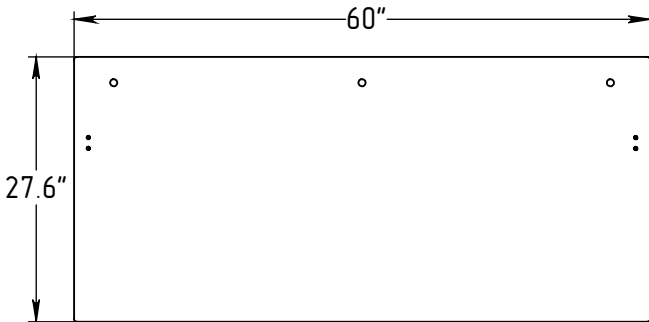

**FOREMAN**® 120 gallon Deck Box

INTERIOR VIEW

SIDE VIEW

TOP VIEW

3D VIEW

**FOREMAN**®  
locker systems

PROPRIETARY AND CONFIDENTIAL

THE INFORMATION CONTAINED IN THIS DRAWING IS THE SOLE PROPERTY OF FOREMAN PRODUCTS LLC. ANY REPRODUCTION IN PART OR AS A WHOLE WITHOUT THE WRITTEN PERMISSION OF FOREMAN PRODUCTS LLC IS PROHIBITED

DESCRIPTION

120 gallon Deck Box

--

SCALE:

--

NAME

KB

NB