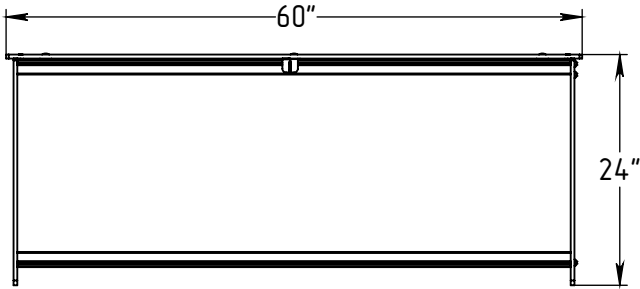

**FOREMAN**® 120 gallon Deck Box

INTERIOR VIEW

SIDE VIEW

TOP VIEW

3D VIEW

**FOREMAN**®  
locker systems

PROPRIETARY AND CONFIDENTIAL

THE INFORMATION CONTAINED IN THIS DRAWING IS THE SOLE PROPERTY OF FOREMAN PRODUCTS LLC. ANY REPRODUCTION IN PART OR AS A WHOLE WITHOUT THE WRITTEN PERMISSION OF FOREMAN PRODUCTS LLC IS PROHIBITED

DESCRIPTION

120 gallon Deck Box

--

SCALE:

--

NAME

KB

NB