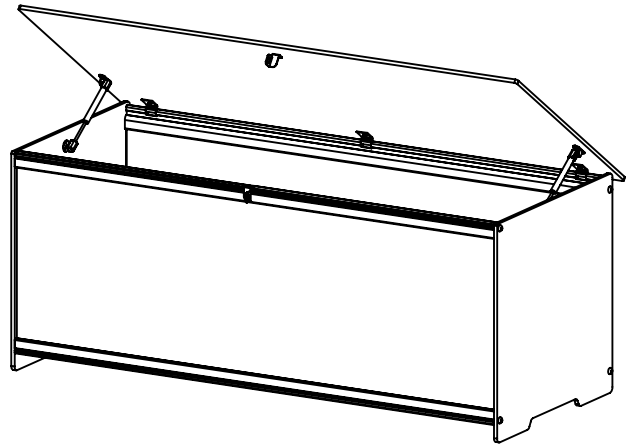

**FOREMAN**® 120 gallon Deck Box

INTERIOR VIEW

SIDE VIEW

TOP VIEW

3D VIEW

**FOREMAN**®  
locker systems

PROPRIETARY AND CONFIDENTIAL

THE INFORMATION CONTAINED IN THIS DRAWING IS THE SOLE PROPERTY OF FOREMAN PRODUCTS LLC. ANY REPRODUCTION IN PART OR AS A WHOLE WITHOUT THE WRITTEN PERMISSION OF FOREMAN PRODUCTS LLC IS PROHIBITED

DESCRIPTION

120 gallon Deck Box

--

SCALE:

--

NAME

KB

NB