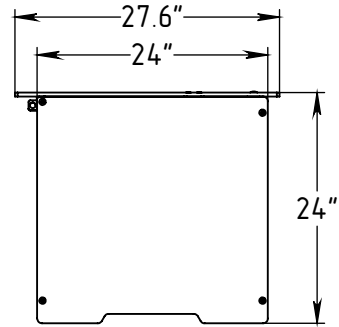

**FOREMAN**® 120 gallon Deck Box

INTERIOR VIEW

SIDE VIEW

TOP VIEW

3D VIEW

**FOREMAN**®  
locker systems

PROPRIETARY AND CONFIDENTIAL

THE INFORMATION CONTAINED IN THIS DRAWING IS THE SOLE PROPERTY OF FOREMAN PRODUCTS LLC. ANY REPRODUCTION IN PART OR AS A WHOLE WITHOUT THE WRITTEN PERMISSION OF FOREMAN PRODUCTS LLC IS PROHIBITED

DESCRIPTION

120 gallon Deck Box

--

SCALE:

--

NAME

KB

NB