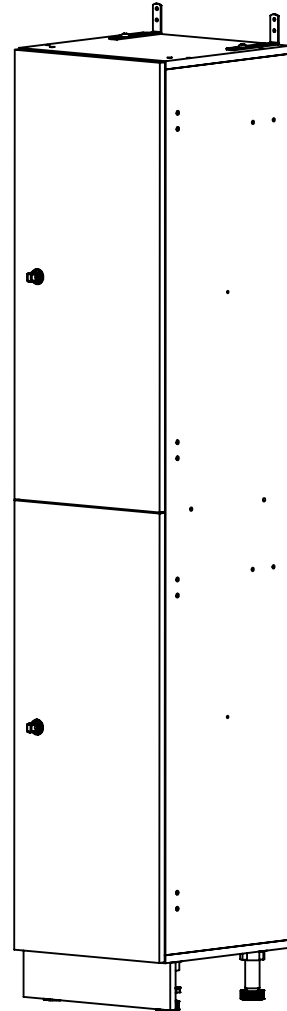

FOREMAN® Plastic Laminate 2-Tier Locker

INTERIOR VIEW
WITHOUT DOOR

SIDE VIEW

3D VIEW

TOP VIEW

STANDARD SIZE OPTIONS

	9"	12"	15"	18"
OA Width (W1)	228mm	305mm	381mm	457mm
Compartment Depth (D)	12"	15"	18"	20"
	305mm	381mm	457mm	504mm
Height no Legs/Base (H)	48"	60"	72"	80"
	1219mm	1524mm	1828mm	2032mm

DESCRIPTION

Plastic Laminate 2-Tier Locker

--

SCALE: --

NAME

DRAWN BY
KB

MRG APPR.
NB

Page 1 of 3