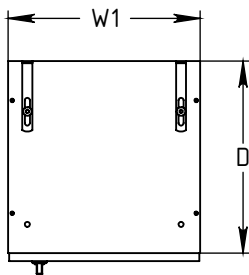

FOREMAN® Plastic Laminate 2-Tier Locker

INTERIOR VIEW
WITHOUT DOOR

SIDE VIEW

3D VIEW

TOP VIEW

STANDARD SIZE OPTIONS

	9"	12"	15"	18"
OA Width (W1)	228mm	305mm	381mm	457mm
Compartment Depth (D)	12"	15"	18"	20"
	305mm	381mm	457mm	504mm
Height no Legs/Base (H)	48"	60"	72"	80"
	1219mm	1524mm	1828mm	2032mm

DESCRIPTION

Plastic Laminate 2-Tier Locker

--

SCALE: --

NAME

DRAWN BY
KB

MRG APPR.
NB

Page 1 of 3