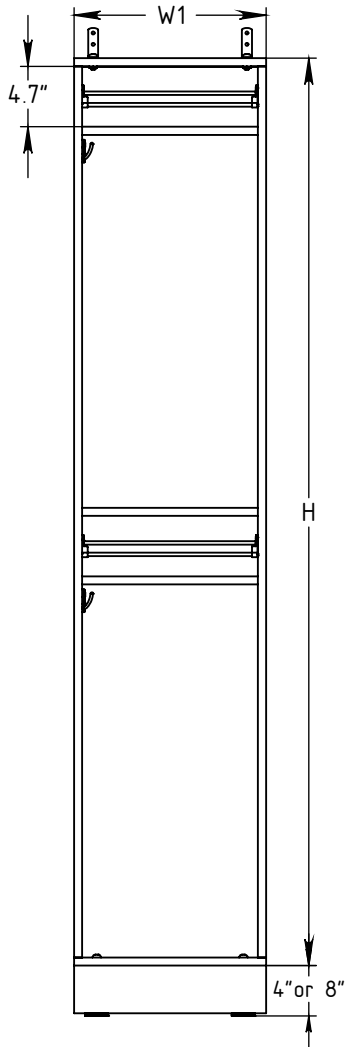

FOREMAN® Plastic Laminate 2-Tier Locker

INTERIOR VIEW
WITHOUT DOOR

SIDE VIEW

3D VIEW

TOP VIEW

STANDARD SIZE OPTIONS

	9"	12"	15"	18"
OA Width (W1)	228mm	305mm	381mm	457mm
Compartment Depth (D)	12"	15"	18"	20"
	305mm	381mm	457mm	504mm
Height no Legs/Base (H)	48"	60"	72"	80"
	1219mm	1524mm	1828mm	2032mm

DESCRIPTION

Plastic Laminate 2-Tier Locker

--

SCALE: --

NAME

DRAWN BY
KB

MRG APPR.
NB

Page 1 of 3