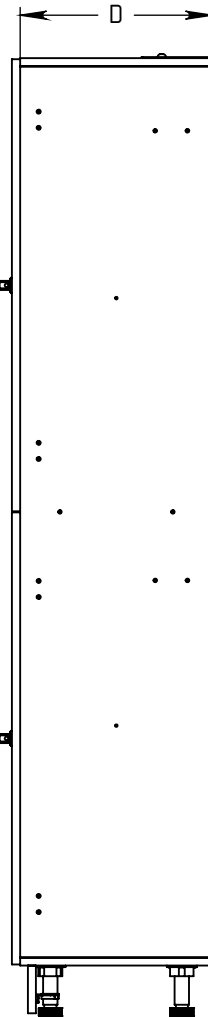

FOREMAN® Plastic Laminate 2-Tier Locker

INTERIOR VIEW
WITHOUT DOOR

SIDE VIEW

3D VIEW

TOP VIEW

STANDARD SIZE OPTIONS

	9"	12"	15"	18"
OA Width (W1)	228mm	305mm	381mm	457mm
Compartment Depth (D)	12"	15"	18"	20"
	305mm	381mm	457mm	504mm
Height no Legs/Base (H)	48"	60"	72"	80"
	1219mm	1524mm	1828mm	2032mm

DESCRIPTION

Plastic Laminate 2-Tier Locker

--

SCALE: --

NAME

DRAWN BY
KB

MRG APPR.
NB

Page 1 of 3