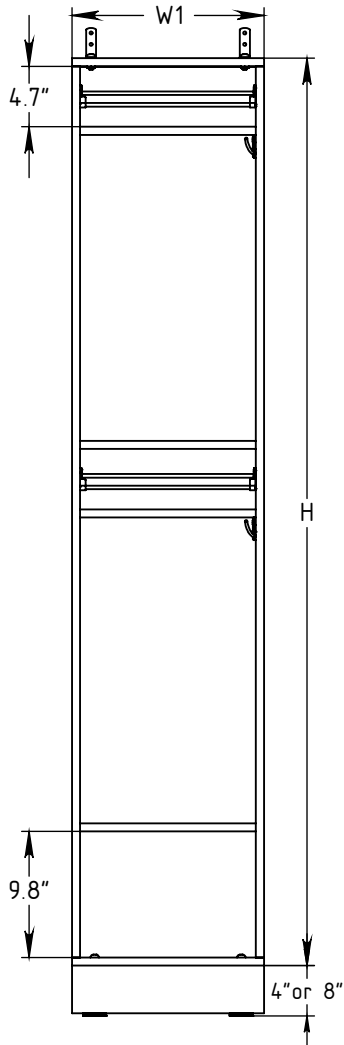

FOREMAN® Plastic Laminate 2-Tier Locker with Cubby

INTERIOR VIEW
WITHOUT DOOR

SIDE VIEW

3D VIEW

TOP VIEW

STANDARD SIZE OPTIONS

	9"	12"	15"	18"
OA Width (W1)	228mm	305mm	381mm	457mm
Compartment Depth (D)	12"	15"	18"	20"
	305mm	381mm	457mm	504mm
Height no Legs/Base (H)	48"	60"	72"	80"
	1219mm	1524mm	1828mm	2032mm

DESCRIPTION

Plastic Laminate 2-Tier Locker with Cubby

--

SCALE: --

NAME

KB

NB

DATE