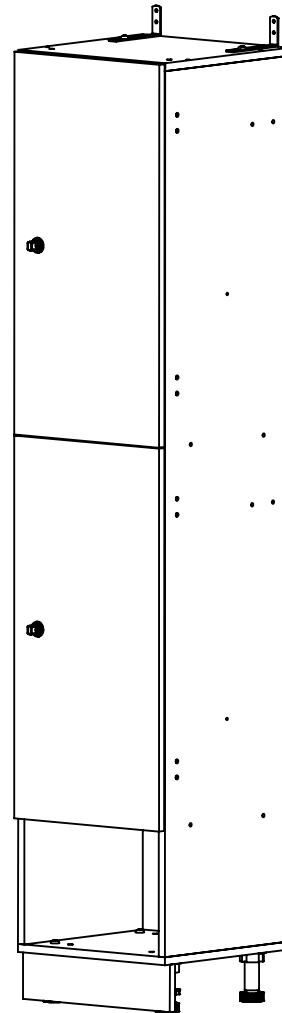

FOREMAN® Plastic Laminate 2-Tier Locker with Cubby

INTERIOR VIEW
WITHOUT DOOR

SIDE VIEW

3D VIEW

TOP VIEW

STANDARD SIZE OPTIONS

	9"	12"	15"	18"
OA Width (W1)	228mm	305mm	381mm	457mm
Compartment Depth (D)	12"	15"	18"	20"
	305mm	381mm	457mm	504mm
Height no Legs/Base (H)	48"	60"	72"	80"
	1219mm	1524mm	1828mm	2032mm

DESCRIPTION

Plastic Laminate 2-Tier Locker with Cubby

--

SCALE: --

NAME

KB

NB

DATE