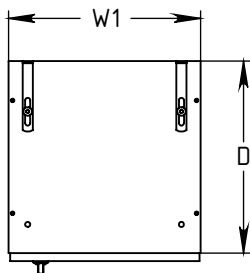

FOREMAN® Plastic Laminate 2-Tier Locker with Cubby

INTERIOR VIEW
WITHOUT DOOR

SIDE VIEW

3D VIEW

TOP VIEW

STANDARD SIZE OPTIONS

	9"	12"	15"	18"
OA Width (W1)	228mm	305mm	381mm	457mm
Compartment Depth (D)	12"	15"	18"	20"
	305mm	381mm	457mm	504mm
Height no Legs/Base (H)	48"	60"	72"	80"
	1219mm	1524mm	1828mm	2032mm

DESCRIPTION

Plastic Laminate 2-Tier Locker with Cubby

--

SCALE: --

NAME

KB

NB

DATE