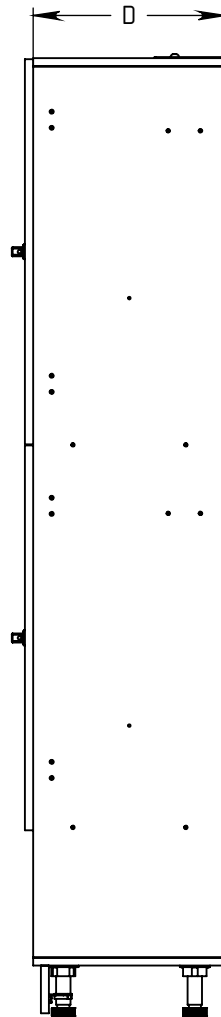

FOREMAN® Plastic Laminate 2-Tier Locker with Cubby

INTERIOR VIEW
WITHOUT DOOR

SIDE VIEW

3D VIEW

TOP VIEW

STANDARD SIZE OPTIONS

	9"	12"	15"	18"
OA Width (W1)	228mm	305mm	381mm	457mm
Compartment Depth (D)	12"	15"	18"	20"
	305mm	381mm	457mm	504mm
Height no Legs/Base (H)	48"	60"	72"	80"
	1219mm	1524mm	1828mm	2032mm

DESCRIPTION

Plastic Laminate 2-Tier Locker with Cubby

--

SCALE: --

NAME

KB

NB

DATE