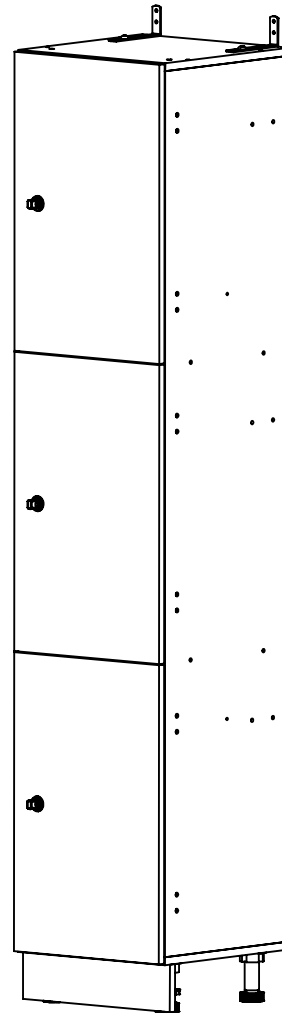

FOREMAN® Plastic Laminate 3-Tier Locker

INTERIOR VIEW
WITHOUT DOOR

SIDE VIEW

3D VIEW

TOP VIEW

STANDARD SIZE OPTIONS				
OA Width (W1)	9"	12"	15"	18"
	228mm	305mm	381mm	457mm
Compartment Depth (D)	12"	15"	18"	20"
	305mm	381mm	457mm	504mm
Height no Legs/Base (H)	48"	60"	72"	80"
	1219mm	1524mm	1828mm	2032mm

DESCRIPTION

Plastic Laminate 3-Tier Locker

--

SCALE: --

NAME

KB

NB

DATE