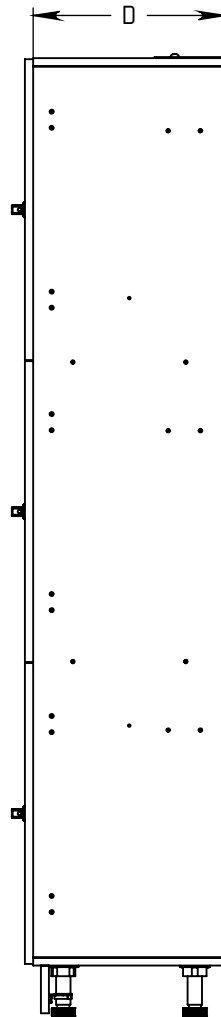

FOREMAN® Plastic Laminate 3-Tier Locker

INTERIOR VIEW
WITHOUT DOOR

SIDE VIEW

3D VIEW

TOP VIEW

STANDARD SIZE OPTIONS				
OA Width (W1)	9"	12"	15"	18"
	228mm	305mm	381mm	457mm
Compartment Depth (D)	12"	15"	18"	20"
	305mm	381mm	457mm	504mm
Height no Legs/Base (H)	48"	60"	72"	80"
	1219mm	1524mm	1828mm	2032mm

DESCRIPTION

Plastic Laminate 3-Tier Locker

--

SCALE: --

NAME

KB

NB

DATE