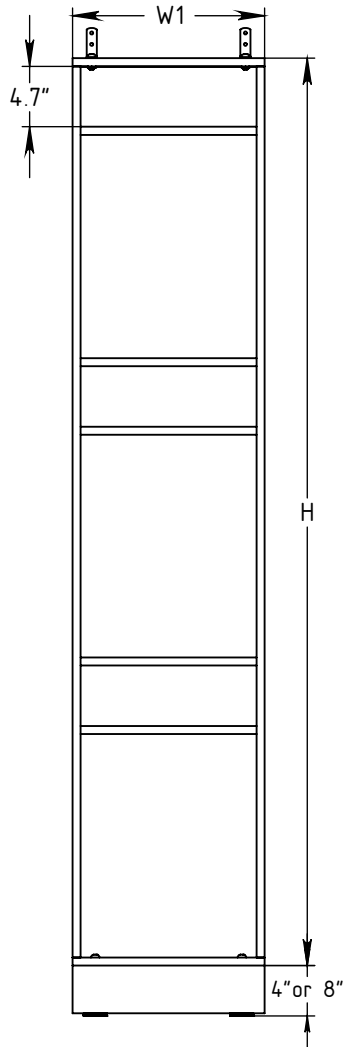

FOREMAN® Plastic Laminate 3-Tier Locker

INTERIOR VIEW
WITHOUT DOOR

SIDE VIEW

3D VIEW

TOP VIEW

STANDARD SIZE OPTIONS				
OA Width (W1)	9"	12"	15"	18"
	228mm	305mm	381mm	457mm
Compartment Depth (D)	12"	15"	18"	20"
	305mm	381mm	457mm	504mm
Height no Legs/Base (H)	48"	60"	72"	80"
	1219mm	1524mm	1828mm	2032mm

DESCRIPTION

Plastic Laminate 3-Tier Locker

--

SCALE: --

NAME

KB

NB

DATE