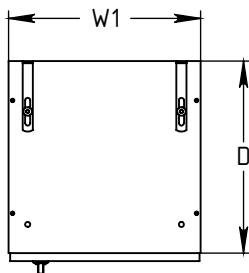

FOREMAN® Plastic Laminate 3-Tier Locker

INTERIOR VIEW
WITHOUT DOOR

SIDE VIEW

3D VIEW

TOP VIEW

STANDARD SIZE OPTIONS				
OA Width (W1)	9"	12"	15"	18"
	228mm	305mm	381mm	457mm
Compartment Depth (D)	12"	15"	18"	20"
	305mm	381mm	457mm	504mm
Height no Legs/Base (H)	48"	60"	72"	80"
	1219mm	1524mm	1828mm	2032mm

DESCRIPTION

Plastic Laminate 3-Tier Locker

--

SCALE: --

NAME

KB

NB

DATE