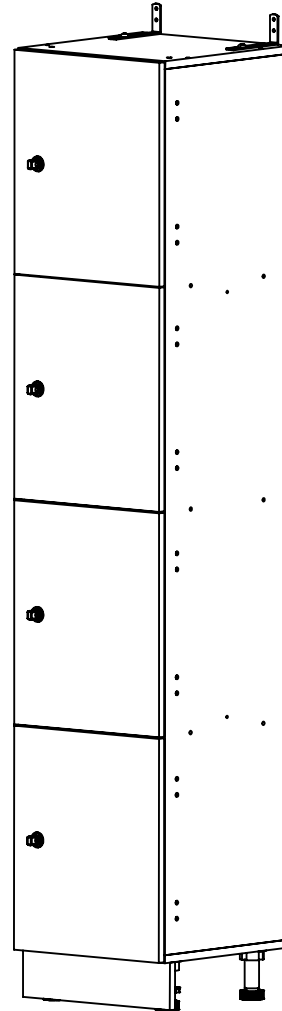

# FOREMAN® Plastic Laminate 4-Tier Locker

INTERIOR VIEW  
WITHOUT DOOR

SIDE VIEW

3D VIEW

TOP VIEW

STANDARD SIZE OPTIONS				
	9"	12"	15"	18"
OA Width (W1)	228mm	305mm	381mm	457mm
Compartment Depth (D)	12"	15"	18"	20"
	305mm	381mm	457mm	504mm
Height no Legs/Base (H)	48"	60"	72"	80"
	1219mm	1524mm	1828mm	2032mm

DESCRIPTION

Plastic Laminate 4-Tier Locker

--

SCALE: --

NAME

KB

NB

DATE