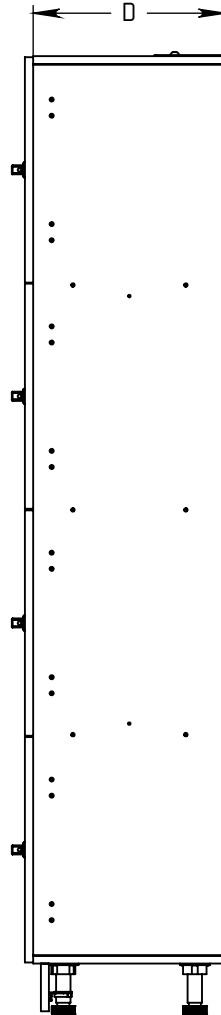

# FOREMAN® Plastic Laminate 4-Tier Locker

INTERIOR VIEW  
WITHOUT DOOR

SIDE VIEW

3D VIEW

TOP VIEW

STANDARD SIZE OPTIONS				
	9"	12"	15"	18"
OA Width (W1)	228mm	305mm	381mm	457mm
Compartment Depth (D)	12"	15"	18"	20"
	305mm	381mm	457mm	504mm
Height no Legs/Base (H)	48"	60"	72"	80"
	1219mm	1524mm	1828mm	2032mm

DESCRIPTION

Plastic Laminate 4-Tier Locker

--

SCALE: --

NAME

KB

NB

DATE