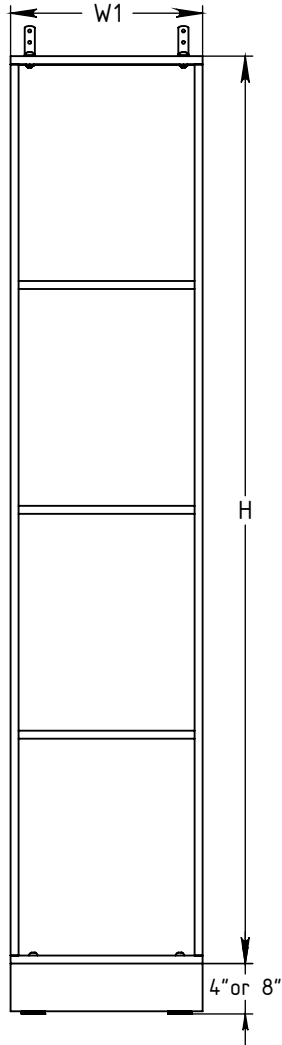

# FOREMAN® Plastic Laminate 4-Tier Locker

INTERIOR VIEW  
WITHOUT DOOR

SIDE VIEW

3D VIEW

TOP VIEW

STANDARD SIZE OPTIONS				
	9"	12"	15"	18"
OA Width (W1)	228mm	305mm	381mm	457mm
Compartment Depth (D)	12"	15"	18"	20"
	305mm	381mm	457mm	504mm
Height no Legs/Base (H)	48"	60"	72"	80"
	1219mm	1524mm	1828mm	2032mm

DESCRIPTION

Plastic Laminate 4-Tier Locker

--

SCALE: --

NAME

KB

NB

DATE