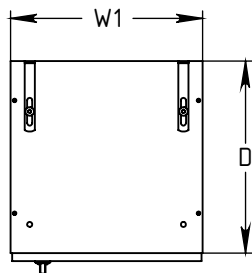

# FOREMAN® Plastic Laminate 4-Tier Locker

INTERIOR VIEW  
WITHOUT DOOR

SIDE VIEW

3D VIEW

TOP VIEW

STANDARD SIZE OPTIONS				
	9"	12"	15"	18"
OA Width (W1)	228mm	305mm	381mm	457mm
Compartment Depth (D)	12"	15"	18"	20"
	305mm	381mm	457mm	504mm
Height no Legs/Base (H)	48"	60"	72"	80"
	1219mm	1524mm	1828mm	2032mm

DESCRIPTION

Plastic Laminate 4-Tier Locker

--

SCALE: --

NAME

KB

NB

DATE