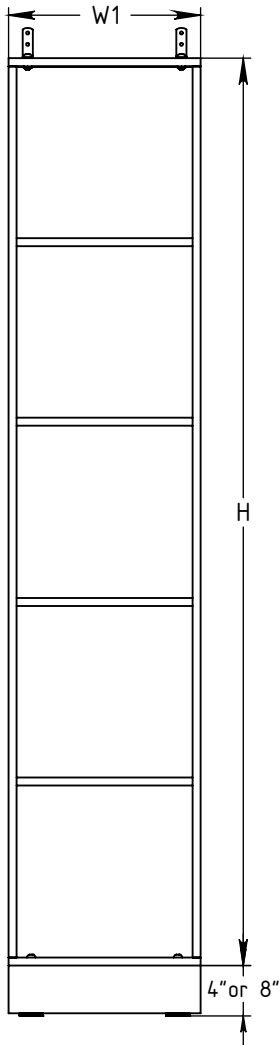

FOREMAN® Plastic Laminate 5-Tier Locker

INTERIOR VIEW
WITHOUT DOOR

SIDE VIEW

3D VIEW

TOP VIEW

STANDARD SIZE OPTIONS				
	9"	12"	15"	18"
OA Width (W1)	228mm	305mm	381mm	457mm
Compartment Depth (D)	12"	15"	18"	20"
	305mm	381mm	457mm	504mm
Height no Legs/Base (H)	48"	60"	72"	80"
	1219mm	1524mm	1828mm	2032mm

DESCRIPTION

Plastic Laminate 5-Tier Locker

--

SCALE: --

NAME

KB

NB

DATE