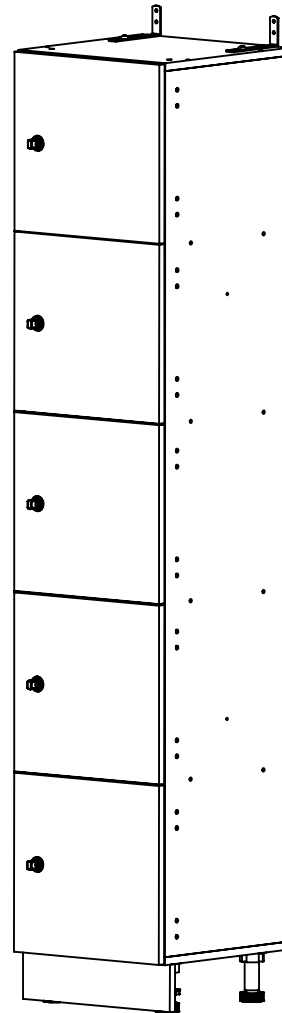

FOREMAN® Plastic Laminate 5-Tier Locker

INTERIOR VIEW
WITHOUT DOOR

SIDE VIEW

3D VIEW

TOP VIEW

STANDARD SIZE OPTIONS				
	9"	12"	15"	18"
OA Width (W1)	228mm	305mm	381mm	457mm
Compartment Depth (D)	12"	15"	18"	20"
	305mm	381mm	457mm	504mm
Height no Legs/Base (H)	48"	60"	72"	80"
	1219mm	1524mm	1828mm	2032mm

DESCRIPTION

Plastic Laminate 5-Tier Locker

--

SCALE: --

NAME

KB

NB

DATE