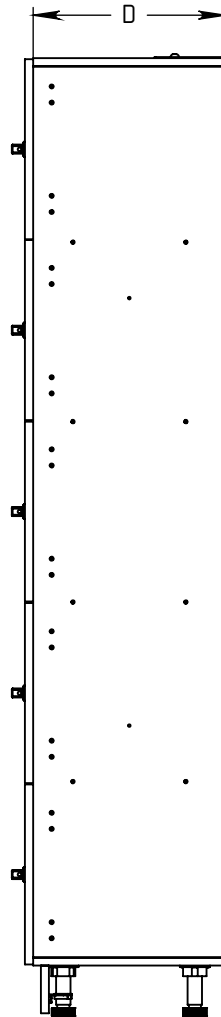

FOREMAN® Plastic Laminate 5-Tier Locker

INTERIOR VIEW
WITHOUT DOOR

SIDE VIEW

3D VIEW

TOP VIEW

STANDARD SIZE OPTIONS				
	9"	12"	15"	18"
OA Width (W1)	228mm	305mm	381mm	457mm
Compartment Depth (D)	12"	15"	18"	20"
	305mm	381mm	457mm	504mm
Height no Legs/Base (H)	48"	60"	72"	80"
	1219mm	1524mm	1828mm	2032mm

DESCRIPTION

Plastic Laminate 5-Tier Locker

--

SCALE: --

NAME

KB

NB

DATE