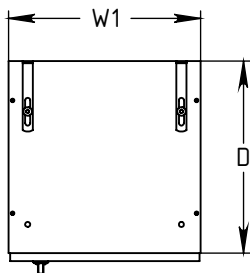

FOREMAN® Plastic Laminate 5-Tier Locker

INTERIOR VIEW
WITHOUT DOOR

SIDE VIEW

3D VIEW

TOP VIEW

STANDARD SIZE OPTIONS				
	9"	12"	15"	18"
OA Width (W1)	228mm	305mm	381mm	457mm
Compartment Depth (D)	12"	15"	18"	20"
	305mm	381mm	457mm	504mm
Height no Legs/Base (H)	48"	60"	72"	80"
	1219mm	1524mm	1828mm	2032mm

DESCRIPTION

Plastic Laminate 5-Tier Locker

--

SCALE: --

NAME

KB

NB

DATE