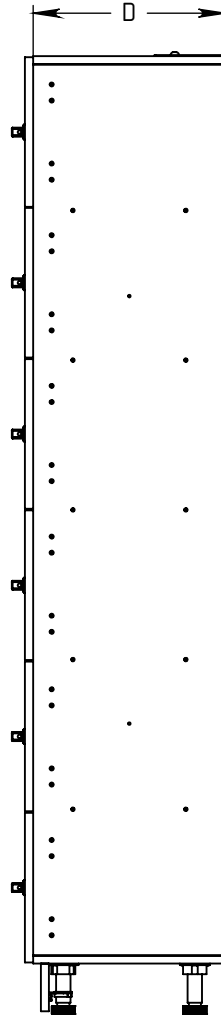

FOREMAN® Plastic Laminate 6-Tier Locker

INTERIOR VIEW
WITHOUT DOOR

SIDE VIEW

3D VIEW

TOP VIEW

STANDARD SIZE OPTIONS				
	9"	12"	15"	18"
OA Width (W1)	228mm	305mm	381mm	457mm
Compartment Depth (D)	12"	15"	18"	20"
	305mm	381mm	457mm	504mm
Height no Legs/Base (H)	48"	60"	72"	80"
	1219mm	1524mm	1828mm	2032mm

	PROPRIETARY AND CONFIDENTIAL	DESCRIPTION	NAME	DATE	
	THE INFORMATION CONTAINED IN THIS DRAWING IS THE SOLE PROPERTY OF FOREMAN PRODUCTS LLC. ANY REPRODUCTION IN PART OR AS A WHOLE WITHOUT THE WRITTEN PERMISSION OF FOREMAN PRODUCTS LLC IS PROHIBITED	Plastic Laminate 6-Tier Locker	DRAWN BY	KB	08.08.2020
		--	MRG APPR.	NB	--
	SCALE: --		Page 1 of 3		