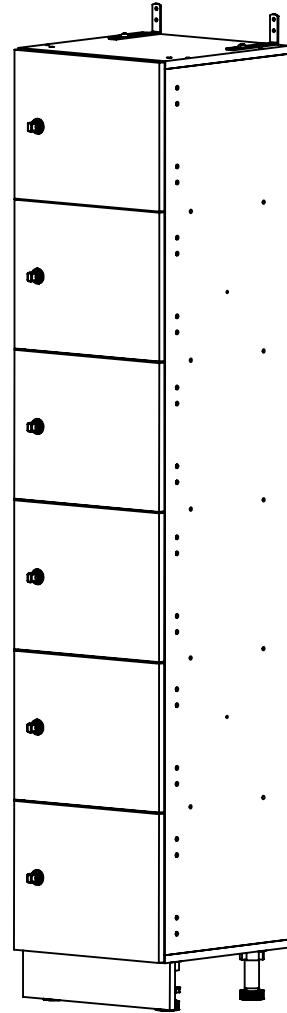

FOREMAN® Plastic Laminate 6-Tier Locker

INTERIOR VIEW
WITHOUT DOOR

SIDE VIEW

3D VIEW

TOP VIEW

STANDARD SIZE OPTIONS				
	9"	12"	15"	18"
OA Width (W1)	228mm	305mm	381mm	457mm
Compartment Depth (D)	12"	15"	18"	20"
	305mm	381mm	457mm	504mm
Height no Legs/Base (H)	48"	60"	72"	80"
	1219mm	1524mm	1828mm	2032mm

	PROPRIETARY AND CONFIDENTIAL	DESCRIPTION	NAME	DATE	
	THE INFORMATION CONTAINED IN THIS DRAWING IS THE SOLE PROPERTY OF FOREMAN PRODUCTS LLC. ANY REPRODUCTION IN PART OR AS A WHOLE WITHOUT THE WRITTEN PERMISSION OF FOREMAN PRODUCTS LLC IS PROHIBITED	Plastic Laminate 6-Tier Locker	DRAWN BY	KB	08.08.2020
		--	MRG APPR.	NB	--
	SCALE: --		Page 1 of 3		