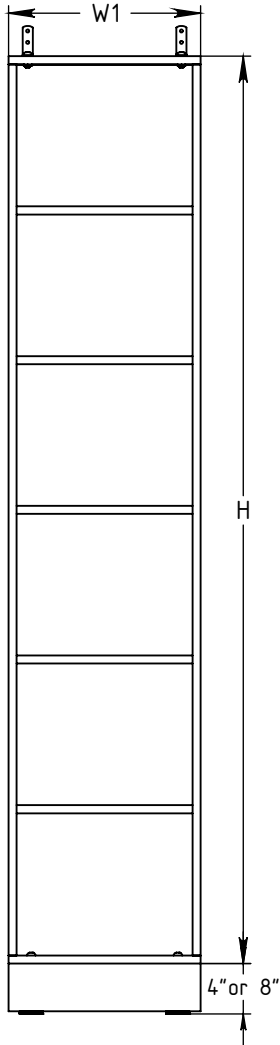

FOREMAN® Plastic Laminate 6-Tier Locker

INTERIOR VIEW
WITHOUT DOOR

SIDE VIEW

3D VIEW

TOP VIEW

STANDARD SIZE OPTIONS				
	9"	12"	15"	18"
OA Width (W1)	228mm	305mm	381mm	457mm
Compartment Depth (D)	12"	15"	18"	20"
	305mm	381mm	457mm	504mm
Height no Legs/Base (H)	48"	60"	72"	80"
	1219mm	1524mm	1828mm	2032mm

	PROPRIETARY AND CONFIDENTIAL	DESCRIPTION	NAME	DATE	
	THE INFORMATION CONTAINED IN THIS DRAWING IS THE SOLE PROPERTY OF FOREMAN PRODUCTS LLC. ANY REPRODUCTION IN PART OR AS A WHOLE WITHOUT THE WRITTEN PERMISSION OF FOREMAN PRODUCTS LLC IS PROHIBITED	Plastic Laminate 6-Tier Locker	DRAWN BY	KB	08.08.2020
		--	MRG APPR.	NB	--
	SCALE: --		Page 1 of 3		