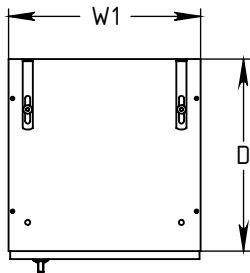

FOREMAN® Plastic Laminate 6-Tier Locker

INTERIOR VIEW
WITHOUT DOOR

SIDE VIEW

3D VIEW

TOP VIEW

STANDARD SIZE OPTIONS				
	9"	12"	15"	18"
OA Width (W1)	228mm	305mm	381mm	457mm
Compartment Depth (D)	12"	15"	18"	20"
	305mm	381mm	457mm	504mm
Height no Legs/Base (H)	48"	60"	72"	80"
	1219mm	1524mm	1828mm	2032mm

	PROPRIETARY AND CONFIDENTIAL	DESCRIPTION	NAME	DATE	
	THE INFORMATION CONTAINED IN THIS DRAWING IS THE SOLE PROPERTY OF FOREMAN PRODUCTS LLC. ANY REPRODUCTION IN PART OR AS A WHOLE WITHOUT THE WRITTEN PERMISSION OF FOREMAN PRODUCTS LLC IS PROHIBITED	Plastic Laminate 6-Tier Locker	DRAWN BY	KB	08.08.2020
		--	MRG APPR.	NB	--
	SCALE: --		Page 1 of 3		