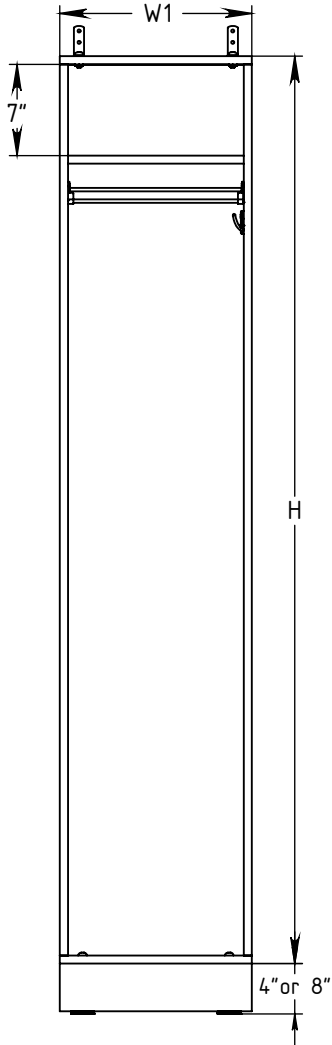

FOREMAN® Plastic Laminate Single-Tier Locker

INTERIOR VIEW
WITHOUT DOOR

SIDE VIEW

3D VIEW

TOP VIEW

STANDARD SIZE OPTIONS

	9"	12"	15"	18"
OA Width (W1)	228mm	305mm	381mm	457mm
Compartment Depth (D)	12"	15"	18"	20"
	305mm	381mm	457mm	504mm
Height no Legs/Base (H)	48"	60"	72"	80"
	1219mm	1524mm	1828mm	2032mm

DESCRIPTION

Plastic Laminate Single-Tier Locker

--

SCALE: --

NAME

KB

NB

DATE