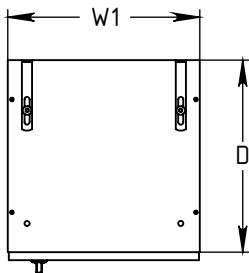

FOREMAN® Plastic Laminate Single-Tier Locker

INTERIOR VIEW
WITHOUT DOOR

SIDE VIEW

3D VIEW

TOP VIEW

STANDARD SIZE OPTIONS

	9"	12"	15"	18"
OA Width (W1)	228mm	305mm	381mm	457mm
Compartment Depth (D)	12"	15"	18"	20"
	305mm	381mm	457mm	504mm
Height no Legs/Base (H)	48"	60"	72"	80"
	1219mm	1524mm	1828mm	2032mm

DESCRIPTION

Plastic Laminate Single-Tier Locker

--

SCALE: --

NAME

KB

NB

DATE