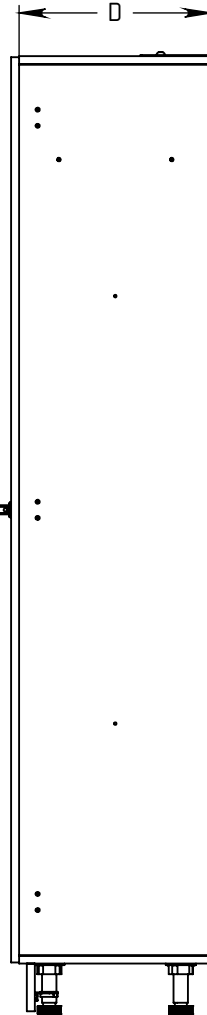

FOREMAN® Plastic Laminate Single-Tier Locker

INTERIOR VIEW
WITHOUT DOOR

SIDE VIEW

3D VIEW

TOP VIEW

STANDARD SIZE OPTIONS

	9"	12"	15"	18"
OA Width (W1)	228mm	305mm	381mm	457mm
Compartment Depth (D)	12"	15"	18"	20"
	305mm	381mm	457mm	504mm
Height no Legs/Base (H)	48"	60"	72"	80"
	1219mm	1524mm	1828mm	2032mm

DESCRIPTION

Plastic Laminate Single-Tier Locker

--

SCALE: --

NAME

KB

NB

DATE