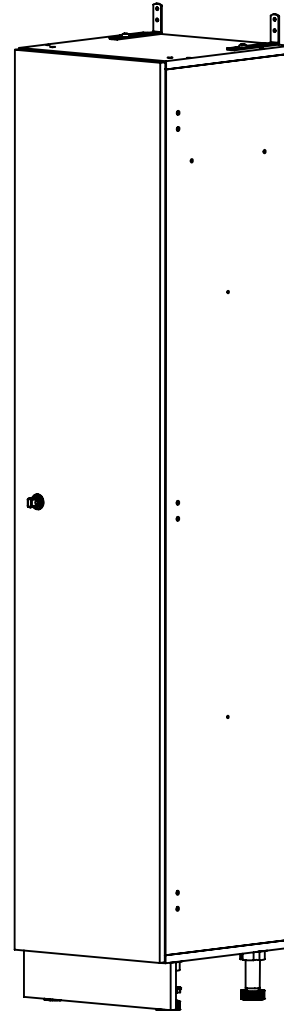

FOREMAN® Plastic Laminate Single-Tier Locker

INTERIOR VIEW
WITHOUT DOOR

SIDE VIEW

3D VIEW

TOP VIEW

STANDARD SIZE OPTIONS

	9"	12"	15"	18"
OA Width (W1)	228mm	305mm	381mm	457mm
Compartment Depth (D)	12"	15"	18"	20"
	305mm	381mm	457mm	504mm
Height no Legs/Base (H)	48"	60"	72"	80"
	1219mm	1524mm	1828mm	2032mm

DESCRIPTION

Plastic Laminate Single-Tier Locker

--

SCALE: --

NAME

KB

NB

DATE