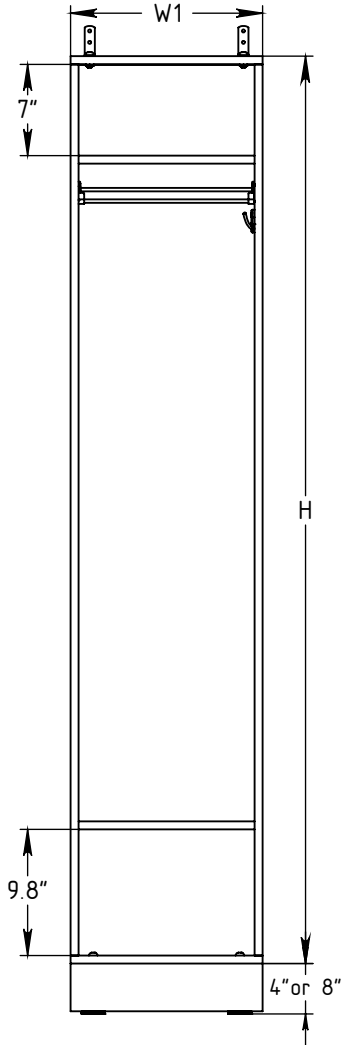

FOREMAN® Plastic Laminate Single-Tier Locker with Cubby

INTERIOR VIEW
WITHOUT DOOR

SIDE VIEW

3D VIEW

TOP VIEW

STANDARD SIZE OPTIONS

	9"	12"	15"	18"
OA Width (W1)	228mm	305mm	381mm	457mm
Compartment Depth (D)	12"	15"	18"	20"
	305mm	381mm	457mm	504mm
Height no Legs/Base (H)	48"	60"	72"	80"
	1219mm	1524mm	1828mm	2032mm