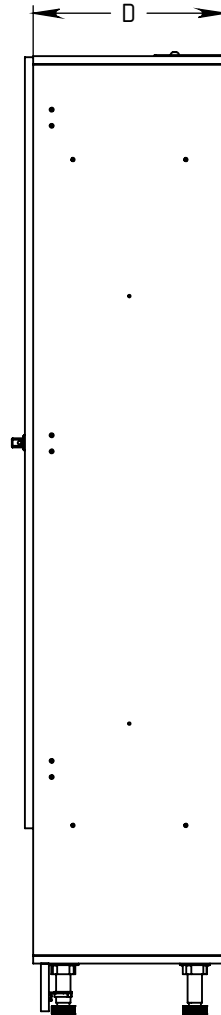

FOREMAN® Plastic Laminate Single-Tier Locker with Cubby

INTERIOR VIEW
WITHOUT DOOR

SIDE VIEW

3D VIEW

TOP VIEW

STANDARD SIZE OPTIONS

	9"	12"	15"	18"
OA Width (W1)	228mm	305mm	381mm	457mm
Compartment Depth (D)	12"	15"	18"	20"
	305mm	381mm	457mm	504mm
Height no Legs/Base (H)	48"	60"	72"	80"
	1219mm	1524mm	1828mm	2032mm

DESCRIPTION

Plastic Laminate Single-Tier Locker with Cubby

NAME

DATE

DRAWN BY

KB 08.08.2020

--

MRG APPR.