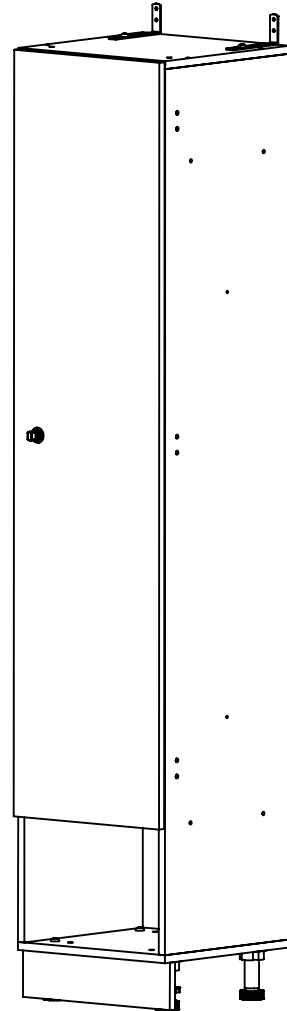

FOREMAN® Plastic Laminate Single-Tier Locker with Cubby

INTERIOR VIEW
WITHOUT DOOR

SIDE VIEW

3D VIEW

TOP VIEW

STANDARD SIZE OPTIONS

	9"	12"	15"	18"
OA Width (W1)	228mm	305mm	381mm	457mm
Compartment Depth (D)	12"	15"	18"	20"
	305mm	381mm	457mm	504mm
Height no Legs/Base (H)	48"	60"	72"	80"
	1219mm	1524mm	1828mm	2032mm