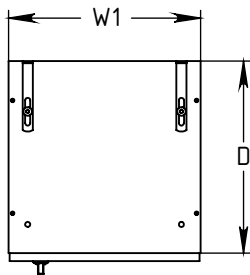

FOREMAN® Plastic Laminate Single-Tier Locker with Cubby

INTERIOR VIEW
WITHOUT DOOR

SIDE VIEW

3D VIEW

TOP VIEW

STANDARD SIZE OPTIONS

	9"	12"	15"	18"
OA Width (W1)	228mm	305mm	381mm	457mm
Compartment Depth (D)	12"	15"	18"	20"
	305mm	381mm	457mm	504mm
Height no Legs/Base (H)	48"	60"	72"	80"
	1219mm	1524mm	1828mm	2032mm