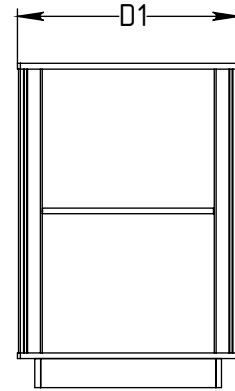

# FOREMAN® 10-Cubby Floor Cabinet

3D VIEW

SIDE VIEW

TOP VIEW

## STANDARD SIZE OPTIONS

OA Width (W1)	48"	---
	1219mm	
Width (W2)	9.5"	12"
	241mm	305mm
OA Depth (D1)	12"	15"
	305mm	381mm

**FOREMAN**<sup>®</sup>  
locker systems

PROPRIETARY AND CONFIDENTIAL

THE INFORMATION CONTAINED IN THIS DRAWING IS THE SOLE PROPERTY OF FOREMAN PRODUCTS LLC. ANY REPRODUCTION IN PART OR AS A WHOLE WITHOUT THE WRITTEN PERMISSION OF FOREMAN PRODUCTS LLC IS PROHIBITED

DESCRIPTION

10-Cubby Floor Cabinet

--

SCALE: --

NAME

DRAWN BY  
KB

MRG APPR.  
NB

Page 1 of 2