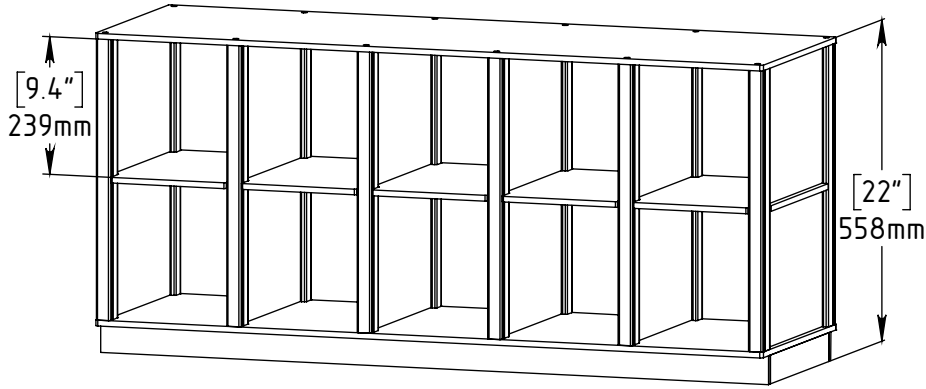

# FOREMAN® 10-Cubby Floor Cabinet

3D VIEW

SIDE VIEW

TOP VIEW

## STANDARD SIZE OPTIONS

OA Width (W1)	48"	---
	1219mm	
Width (W2)	9.5"	12"
	241mm	305mm
OA Depth (D1)	12"	15"
	305mm	381mm

**FOREMAN**<sup>®</sup>  
locker systems

PROPRIETARY AND CONFIDENTIAL

THE INFORMATION CONTAINED IN THIS DRAWING IS THE SOLE PROPERTY OF FOREMAN PRODUCTS LLC. ANY REPRODUCTION IN PART OR AS A WHOLE WITHOUT THE WRITTEN PERMISSION OF FOREMAN PRODUCTS LLC IS PROHIBITED

DESCRIPTION

10-Cubby Floor Cabinet

--

SCALE: --

NAME

DRAWN BY  
KB

MRG APPR.  
NB

Page 1 of 2