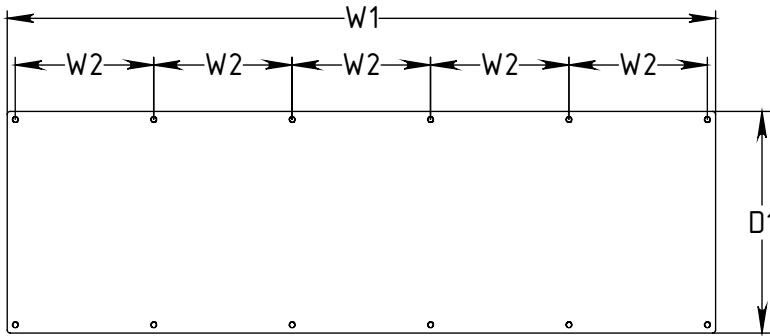

# FOREMAN® 10-Cubby Floor Cabinet

3D VIEW

SIDE VIEW

TOP VIEW

## STANDARD SIZE OPTIONS

OA Width (W1)	48"	---
	1219mm	
Width (W2)	9.5"	12"
	241mm	305mm
OA Depth (D1)	12"	15"
	305mm	381mm

**FOREMAN**<sup>®</sup>  
locker systems

PROPRIETARY AND CONFIDENTIAL

THE INFORMATION CONTAINED IN THIS DRAWING IS THE SOLE PROPERTY OF FOREMAN PRODUCTS LLC. ANY REPRODUCTION IN PART OR AS A WHOLE WITHOUT THE WRITTEN PERMISSION OF FOREMAN PRODUCTS LLC IS PROHIBITED