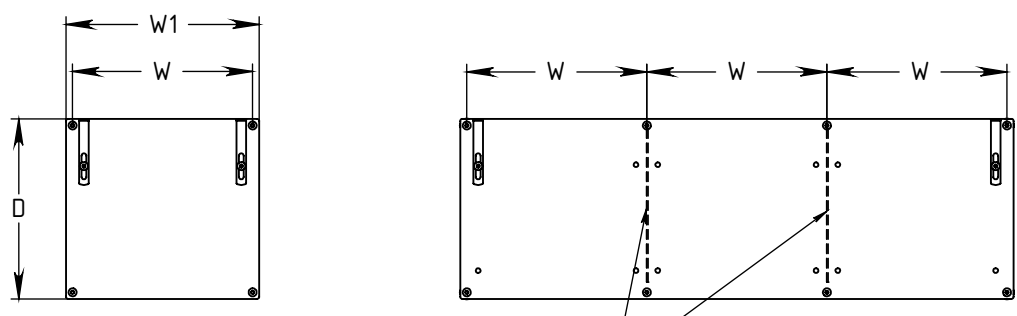

FOREMAN 4-Tier Open Cubbies

TOP VIEW

ANY NUMBER OF TOWERS HAS SHARED COMMON PANELS

STANDARD SIZE OPTIONS				
Width CTC (w)	9"	12"	15"	18"
	228mm	305mm	381mm	457mm
OA Width (W1)	10"	13"	16"	19"
	254mm	331mm	407mm	483mm
Depth (D)	12"	15"	18"	20"
	305mm	381mm	457mm	504mm