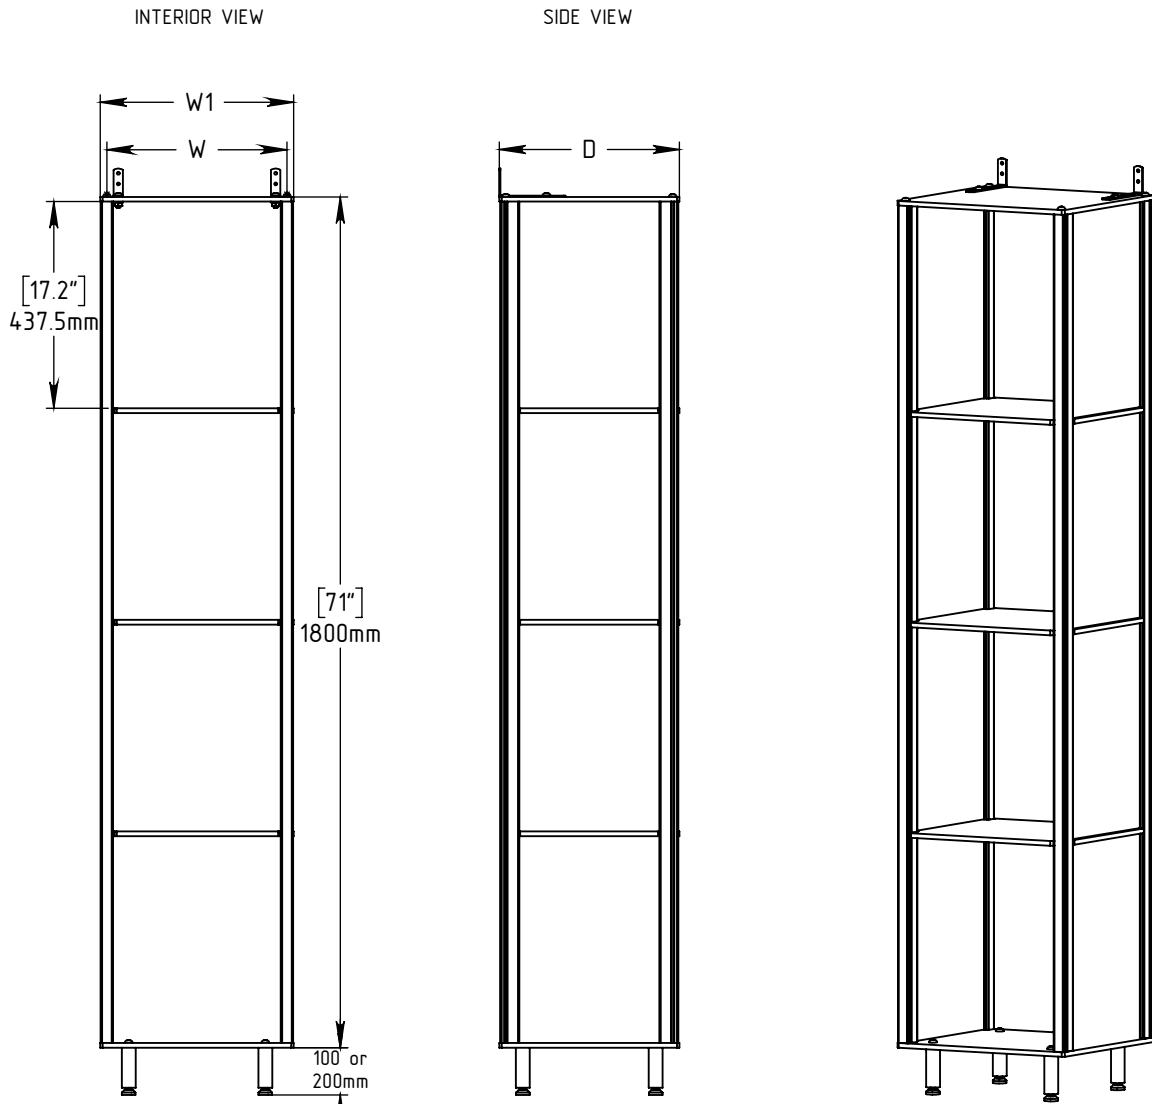

FOREMAN 4-Tier Open Cubbies

TOP VIEW

ANY NUMBER OF TOWERS HAS SHARED COMMON PANELS

STANDARD SIZE OPTIONS				
Width CTC (w)	9"	12"	15"	18"
	228mm	305mm	381mm	457mm
OA Width (W1)	10"	13"	16"	19"
	254mm	331mm	407mm	483mm
Depth (D)	12"	15"	18"	20"
	305mm	381mm	457mm	504mm