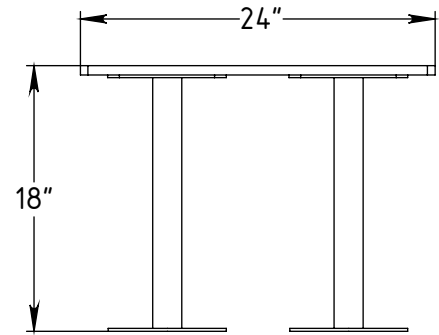

FOREMAN® ADA Bench on Stainless Steel Posts

3D VIEW

SIDE VIEW

TOP VIEW

AVAILABLE WIDTHS

OA Width (W1)	48"	60"
	4'	5'

PROPRIETARY AND CONFIDENTIAL
 THE INFORMATION CONTAINED IN THIS DRAWING IS THE SOLE PROPERTY OF FOREMAN PRODUCTS LLC. ANY REPRODUCTION IN PART OR AS A WHOLE WITHOUT THE WRITTEN PERMISSION OF FOREMAN PRODUCTS LLC IS PROHIBITED