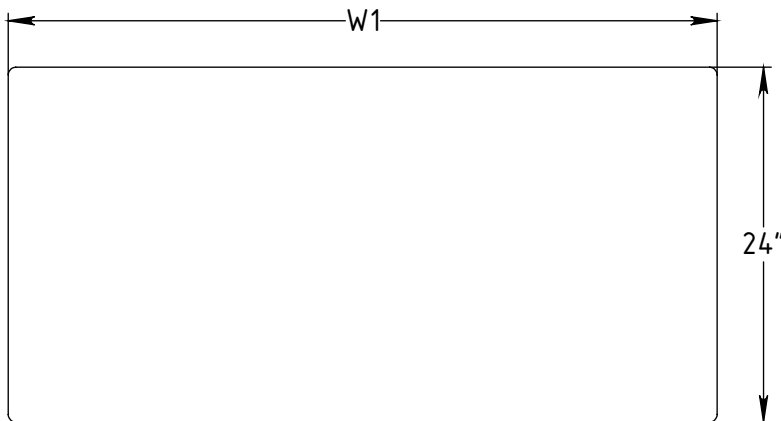

FOREMAN® ADA Bench on Stainless Steel Posts

3D VIEW

SIDE VIEW

TOP VIEW

AVAILABLE WIDTHS

OA Width (W1)	48"	60"
	4'	5'

PROPRIETARY AND CONFIDENTIAL
 THE INFORMATION CONTAINED IN THIS DRAWING IS THE SOLE PROPERTY OF FOREMAN PRODUCTS LLC. ANY REPRODUCTION IN PART OR AS A WHOLE WITHOUT THE WRITTEN PERMISSION OF FOREMAN PRODUCTS LLC IS PROHIBITED