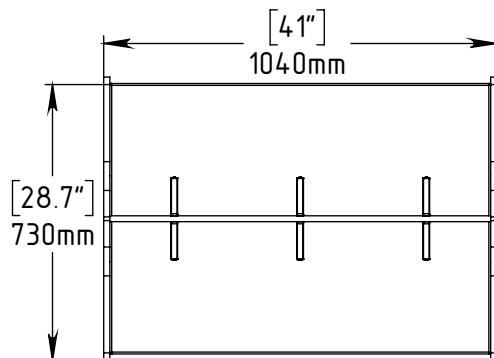

FOREMAN PREMIUM Double-Sided Bench with Back Support and Hangers with Upholstered Seat

INTERIOR VIEW

3D VIEW

TOP VIEW

FOREMAN[®]
locker systems

PROPRIETARY AND CONFIDENTIAL	DESCRIPTION	NAME	DATE
THE INFORMATION CONTAINED IN THIS DRAWING IS THE SOLE PROPERTY OF FOREMAN PRODUCTS LLC. ANY REPRODUCTION IN PART OR AS A WHOLE WITHOUT THE WRITTEN PERMISSION OF FOREMAN PRODUCTS LLC IS PROHIBITED	PREMIUM Double-Sided Bench with Back Support and Hangers with Upholstered Seat	DRAWN BY	KB 06.06.2020
	--	MRG APPR.	NB --
	SCALE: --	Page 1 of 2	