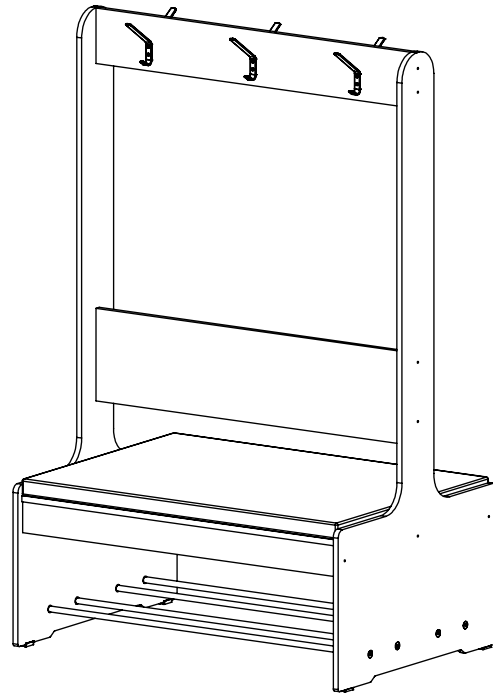

FOREMAN PREMIUM Double-Sided Bench with Back Support and Hangers with Upholstered Seat

INTERIOR VIEW

3D VIEW

TOP VIEW

FOREMAN[®]
locker systems

PROPRIETARY AND CONFIDENTIAL	DESCRIPTION	NAME	DATE
THE INFORMATION CONTAINED IN THIS DRAWING IS THE SOLE PROPERTY OF FOREMAN PRODUCTS LLC. ANY REPRODUCTION IN PART OR AS A WHOLE WITHOUT THE WRITTEN PERMISSION OF FOREMAN PRODUCTS LLC IS PROHIBITED	PREMIUM Double-Sided Bench with Back Support and Hangers with Upholstered Seat	DRAWN BY	KB 06.06.2020
	--	MRG APPR.	NB --
	SCALE: --	Page 1 of 2	