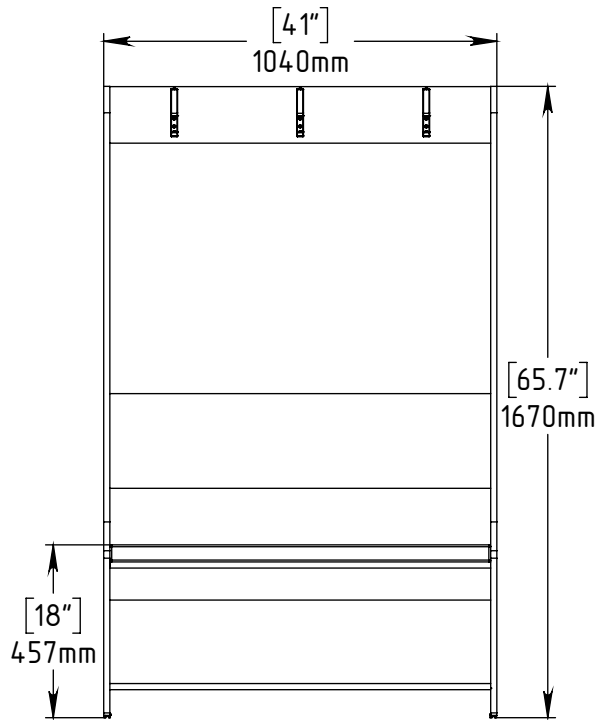

FOREMAN PREMIUM Double-Sided Bench with Back Support and Hangers with Upholstered Seat

INTERIOR VIEW

3D VIEW

TOP VIEW

FOREMAN[®]
locker systems

PROPRIETARY AND CONFIDENTIAL	DESCRIPTION	NAME	DATE
THE INFORMATION CONTAINED IN THIS DRAWING IS THE SOLE PROPERTY OF FOREMAN PRODUCTS LLC. ANY REPRODUCTION IN PART OR AS A WHOLE WITHOUT THE WRITTEN PERMISSION OF FOREMAN PRODUCTS LLC IS PROHIBITED	PREMIUM Double-Sided Bench with Back Support and Hangers with Upholstered Seat	DRAWN BY	KB 06.06.2020
	--	MRG APPR.	NB --
	SCALE: --	Page 1 of 2	