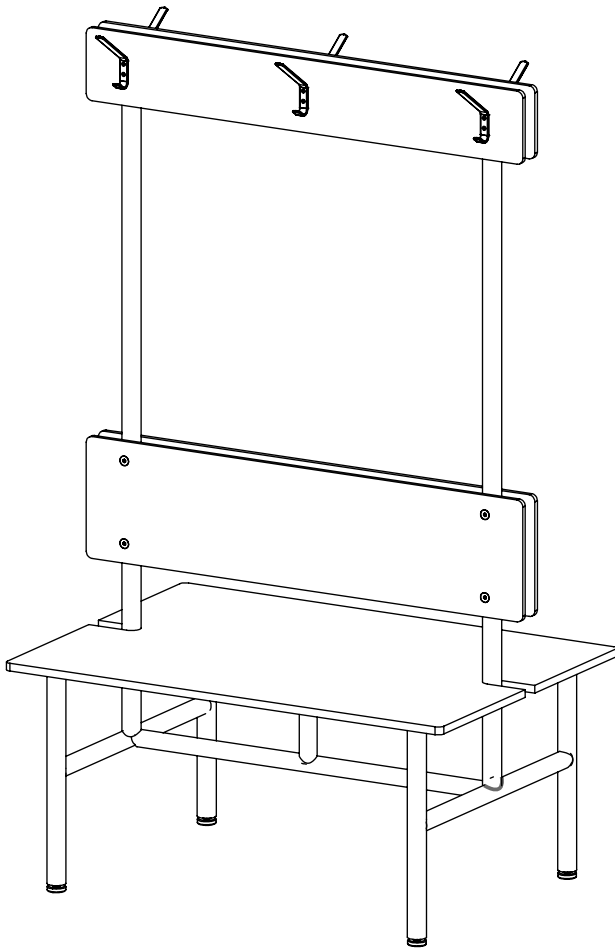

# FOREMAN® Double Bench with Clothes Hooks

3D VIEW

SIDE VIEW

TOP VIEW

**FOREMAN**<sup>®</sup>  
locker systems

PROPRIETARY AND CONFIDENTIAL	DESCRIPTION	NAME	DATE
THE INFORMATION CONTAINED IN THIS DRAWING IS THE SOLE PROPERTY OF FOREMAN PRODUCTS LLC. ANY REPRODUCTION IN PART OR AS A WHOLE WITHOUT THE WRITTEN PERMISSION OF FOREMAN PRODUCTS LLC IS PROHIBITED	Double Bench with Clothes Hooks	DRAWN BY	KB 08.08.2020
	--	MRG APPR.	NB --
	SCALE: --	Page 1 of 2	