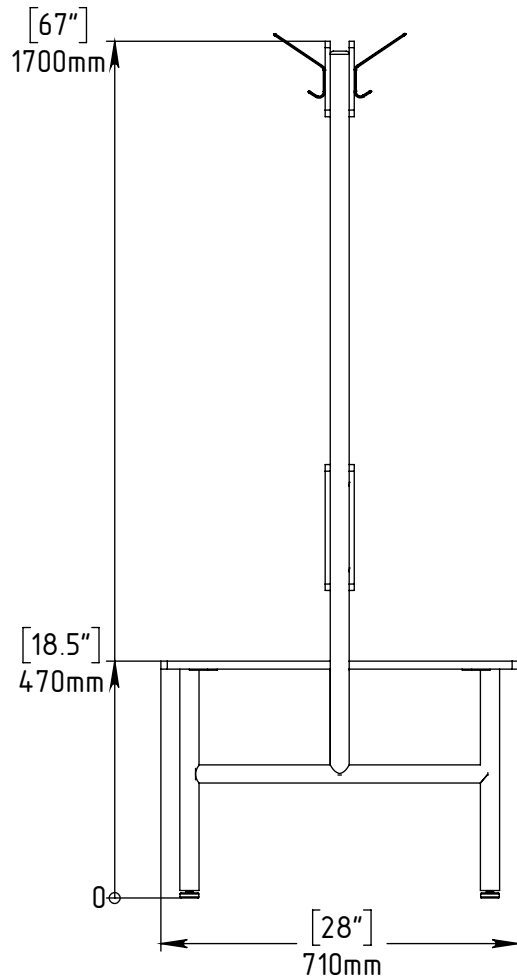

# FOREMAN® Double Bench with Clothes Hooks

3D VIEW

SIDE VIEW

TOP VIEW

**FOREMAN**<sup>®</sup>  
locker systems

PROPRIETARY AND CONFIDENTIAL	DESCRIPTION	NAME	DATE
THE INFORMATION CONTAINED IN THIS DRAWING IS THE SOLE PROPERTY OF FOREMAN PRODUCTS LLC. ANY REPRODUCTION IN PART OR AS A WHOLE WITHOUT THE WRITTEN PERMISSION OF FOREMAN PRODUCTS LLC IS PROHIBITED	Double Bench with Clothes Hooks	DRAWN BY	KB 08.08.2020
	--	MRG APPR.	NB --
	SCALE: --	Page 1 of 2	