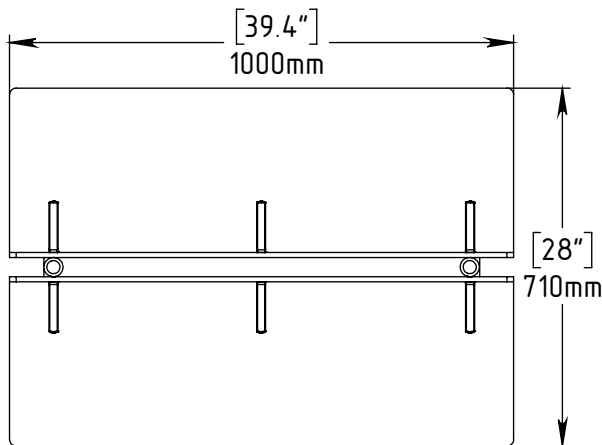

# FOREMAN® Double Bench with Clothes Hooks

3D VIEW

SIDE VIEW

TOP VIEW

**FOREMAN**<sup>®</sup>  
locker systems

PROPRIETARY AND CONFIDENTIAL	DESCRIPTION	NAME	DATE
THE INFORMATION CONTAINED IN THIS DRAWING IS THE SOLE PROPERTY OF FOREMAN PRODUCTS LLC. ANY REPRODUCTION IN PART OR AS A WHOLE WITHOUT THE WRITTEN PERMISSION OF FOREMAN PRODUCTS LLC IS PROHIBITED	Double Bench with Clothes Hooks	DRAWN BY	KB 08.08.2020
	--	MRG APPR.	NB --
	SCALE: --	Page 1 of 2	