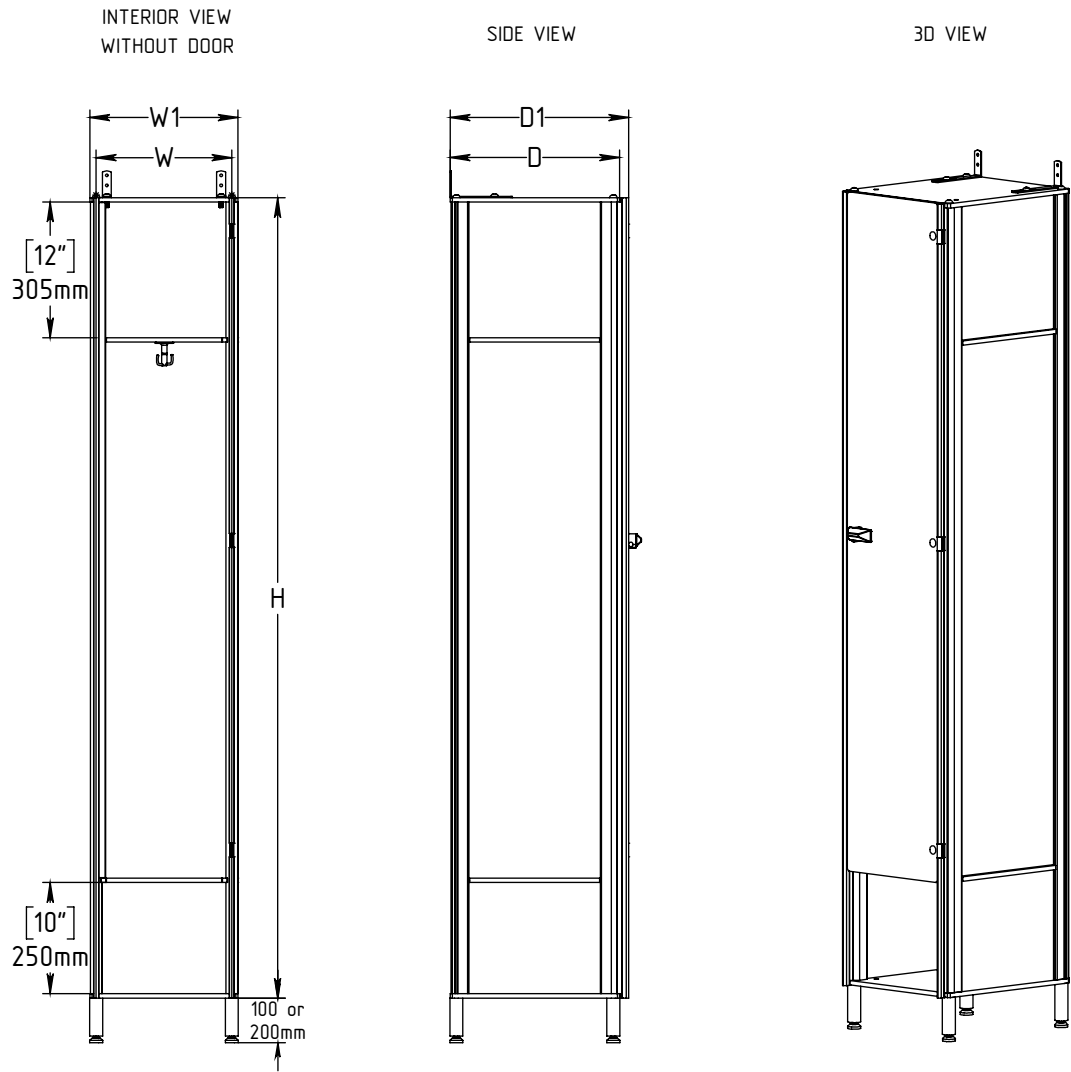

FOREMAN® Employee 1-Tier Locker with Cubby

TOP VIEW

ANY NUMBER OF TOWERS HAS SHARED COMMON PANELS

STANDARD SIZE OPTIONS				
Width CTC (W)	12"	15"	18"	20"
	305mm	381mm	457mm	504mm
OA Width (W1)	13"	16"	19"	21"
	333mm	409mm	485mm	532mm
Depth (D)	12"	15"	18"	20"
	305mm	381mm	457mm	504mm
OA Depth (D1)	12.8"	15.8"	18.8"	20.6"
	325mm	401mm	477mm	524mm
Height no Legs/Base (H)	60"	70 7/8"	80"	---
	1524mm	1800mm	2032mm	---