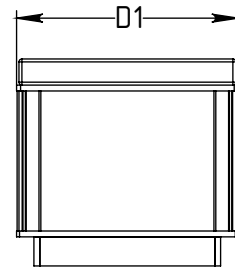

FOREMAN® Floor Cubbies

3D VIEW

SIDE VIEW

STANDARD SIZE OPTIONS

OA Width (W1)	39 3/8"	48"
	1000mm	1219mm
Width CTC (W)	9.5"	12"
	241mm	305mm
OA Depth (D1)	12"	15"
	305mm	381mm
Height (H)	14"	16"
	356mm	406mm
Inside Height (H1)	9 1/2"	11 1/2"
	241mm	291mm

FOREMAN®
locker systems

PROPRIETARY AND CONFIDENTIAL

THE INFORMATION CONTAINED IN THIS DRAWING IS THE SOLE PROPERTY OF FOREMAN PRODUCTS LLC. ANY REPRODUCTION IN PART OR AS A WHOLE WITHOUT THE WRITTEN PERMISSION OF FOREMAN PRODUCTS LLC IS PROHIBITED

DESCRIPTION

Floor Cubbies

--

SCALE: --

NAME

KB

NB

DATE

01.01.2020

--

Page 1 of 2