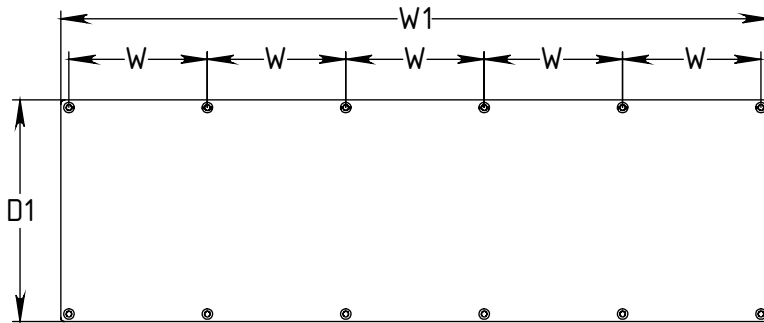

# FOREMAN® Floor Cubbies

3D VIEW

SIDE VIEW

TOP VIEW

## STANDARD SIZE OPTIONS

OA Width (W1)	39 3/8"	48"
	1000mm	1219mm
Width CTC (W)	9.5"	12"
	241mm	305mm
OA Depth (D1)	12"	15"
	305mm	381mm
Height (H)	14"	16"
	356mm	406mm
Inside Height (H1)	9 1/2"	11 1/2"
	241mm	291mm