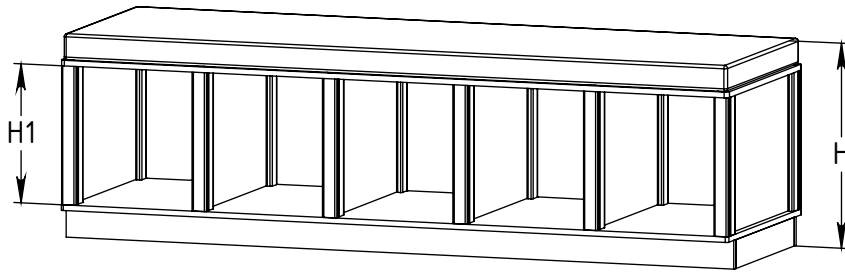

# FOREMAN® Floor Cubbies

3D VIEW

SIDE VIEW

TOP VIEW

## STANDARD SIZE OPTIONS

OA Width (W1)	39 3/8"	48"
	1000mm	1219mm
Width CTC (W)	9.5"	12"
	241mm	305mm
OA Depth (D1)	12"	15"
	305mm	381mm
Height (H)	14"	16"
	356mm	406mm
Inside Height (H1)	9 1/2"	11 1/2"
	241mm	291mm