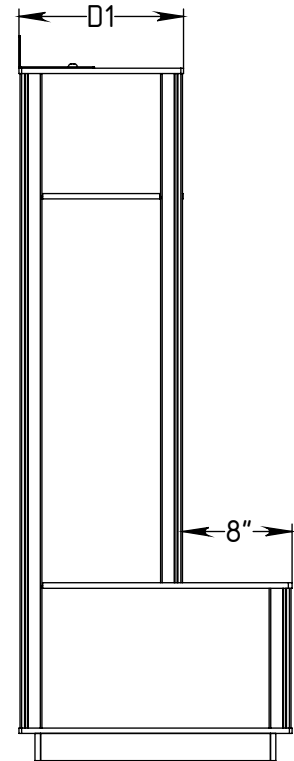

FOREMAN Kids Open Locker with Bench 50.5" High

3D VIEW

SIDE VIEW

TOP VIEW

STANDARD SIZE OPTIONS

OA Width (W1)	48"	
	1219mm	
Width CTC (W)	9.5"	12"
	241mm	305mm
OA Depth (D1)	12"	15"
	305mm	381mm

FOREMAN
locker systems