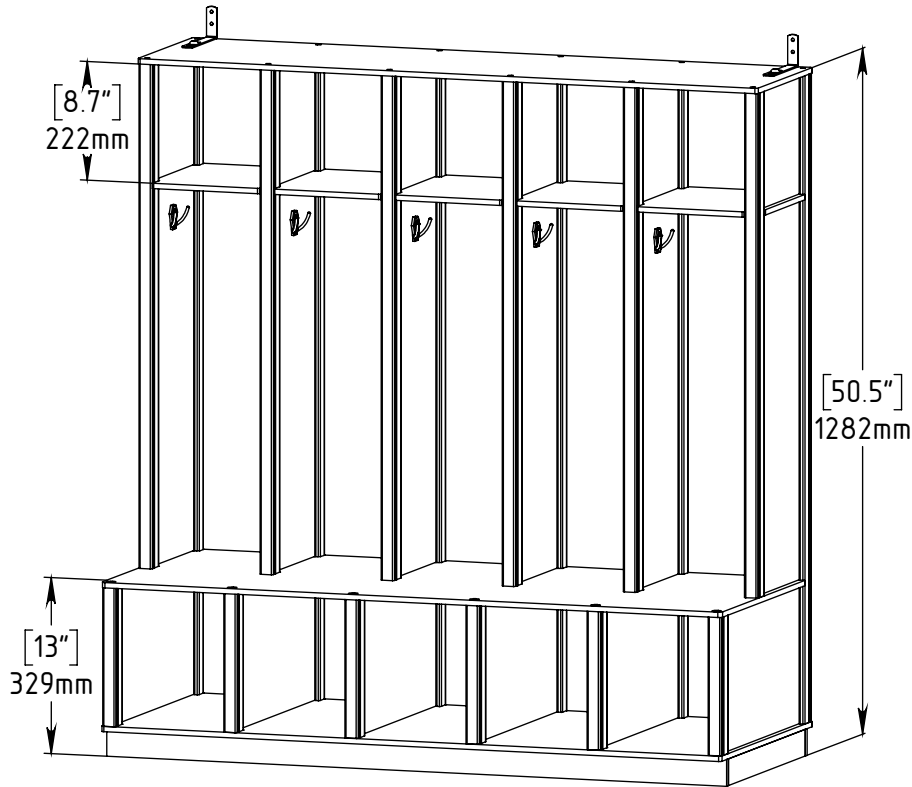

FOREMAN Kids Open Locker with Bench 50.5" High

3D VIEW

SIDE VIEW

TOP VIEW

STANDARD SIZE OPTIONS

OA Width (W1)	48"	
	1219mm	
Width CTC (W)	9.5"	12"
	241mm	305mm
OA Depth (D1)	12"	15"
	305mm	381mm

FOREMAN
locker systems