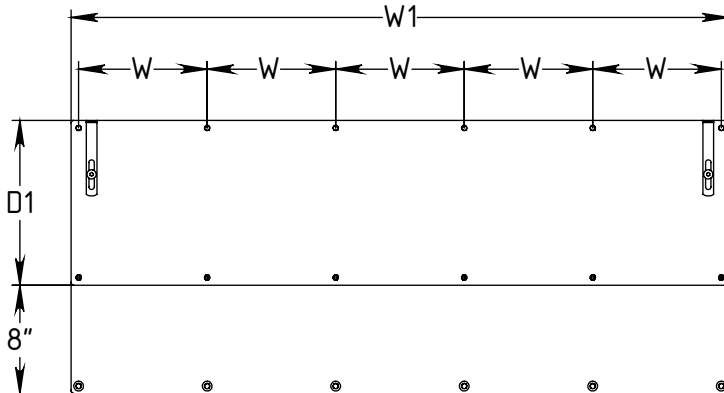

FOREMAN Kids Open Locker with Bench 50.5" High

3D VIEW

SIDE VIEW

TOP VIEW

STANDARD SIZE OPTIONS

OA Width (W1)	48"	
	1219mm	
Width CTC (W)	9.5"	12"
	241mm	305mm
OA Depth (D1)	12"	15"
	305mm	381mm

FOREMAN
locker systems