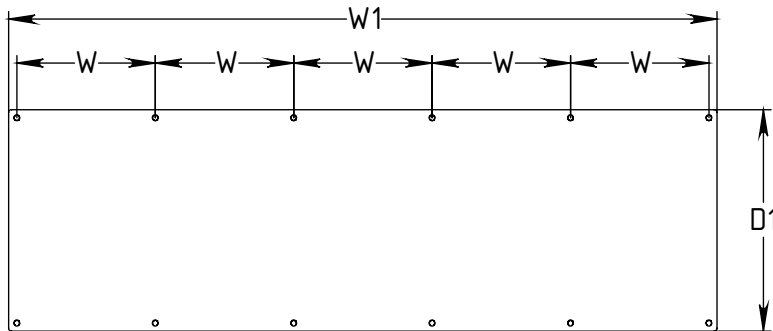

# FOREMAN® Open Locker 36" High

3D VIEW

SIDE VIEW

TOP VIEW

## STANDARD SIZE OPTIONS

OA Width (W1)	48"	
	1219mm	
Width CTC (W)	9.5"	12"
	241mm	305mm
OA Depth (D1)	12"	15"
	305mm	381mm

**FOREMAN**<sup>®</sup>  
locker systems

PROPRIETARY AND CONFIDENTIAL

THE INFORMATION CONTAINED IN THIS DRAWING IS THE SOLE PROPERTY OF FOREMAN PRODUCTS LLC. ANY REPRODUCTION IN PART OR AS A WHOLE WITHOUT THE WRITTEN PERMISSION OF FOREMAN PRODUCTS LLC IS PROHIBITED

DESCRIPTION

Open Locker 36" High

--

SCALE: --

NAME

DRAWN BY  
KB

MRG APPR.  
NB

Page 1 of 2