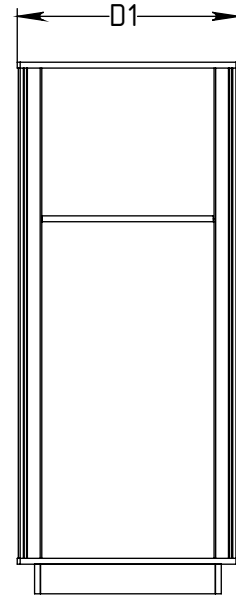

# FOREMAN® Open Locker 36" High

3D VIEW

SIDE VIEW

TOP VIEW

## STANDARD SIZE OPTIONS

OA Width (W1)	48"	
	1219mm	
Width CTC (W)	9.5"	12"
	241mm	305mm
OA Depth (D1)	12"	15"
	305mm	381mm

**FOREMAN**<sup>®</sup>  
locker systems

PROPRIETARY AND CONFIDENTIAL

THE INFORMATION CONTAINED IN THIS DRAWING IS THE SOLE PROPERTY OF FOREMAN PRODUCTS LLC. ANY REPRODUCTION IN PART OR AS A WHOLE WITHOUT THE WRITTEN PERMISSION OF FOREMAN PRODUCTS LLC IS PROHIBITED

DESCRIPTION

Open Locker 36" High

--

SCALE: --

NAME

DRAWN BY  
KB

MRG APPR.  
NB

Page 1 of 2