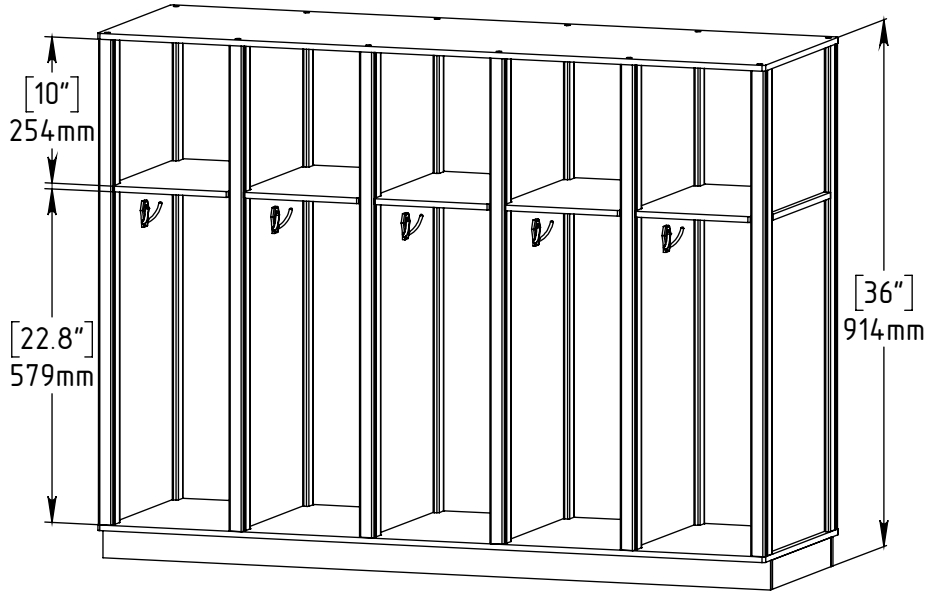

# FOREMAN® Open Locker 36" High

3D VIEW

SIDE VIEW

TOP VIEW

## STANDARD SIZE OPTIONS

OA Width (W1)	48"	
	1219mm	
Width CTC (W)	9.5"	12"
	241mm	305mm
OA Depth (D1)	12"	15"
	305mm	381mm

**FOREMAN**<sup>®</sup>  
locker systems

PROPRIETARY AND CONFIDENTIAL

THE INFORMATION CONTAINED IN THIS DRAWING IS THE SOLE PROPERTY OF FOREMAN PRODUCTS LLC. ANY REPRODUCTION IN PART OR AS A WHOLE WITHOUT THE WRITTEN PERMISSION OF FOREMAN PRODUCTS LLC IS PROHIBITED

DESCRIPTION

Open Locker 36" High

--

SCALE: --

NAME

DRAWN BY  
KB

MRG APPR.  
NB

Page 1 of 2