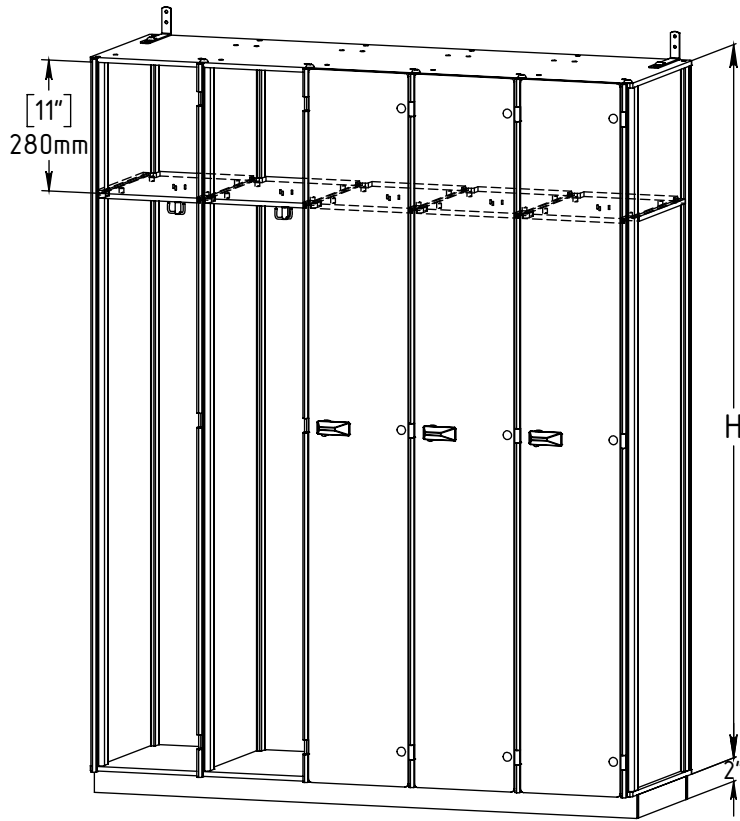

FOREMAN® Single-Tier Locker

3D VIEW

SIDE VIEW

TOP VIEW

STANDARD SIZE OPTIONS

OA Width (W1)	48"	
	1219mm	
Width CTC (W)	9.5"	12"
	241mm	305mm
Depth (D)	12"	15"
	305mm	381mm
OA Depth (D1)	12.8"	15.8"
	325mm	401mm
Height no Legs/Base (H)	60"	71"
	1524mm	1800mm

DESCRIPTION		NAME	DATE
Single-Tier Locker	DRAWN BY	KB	01.01.2020
--	MRG APPR.	NB	--
SCALE: --	Page 1 of 2		