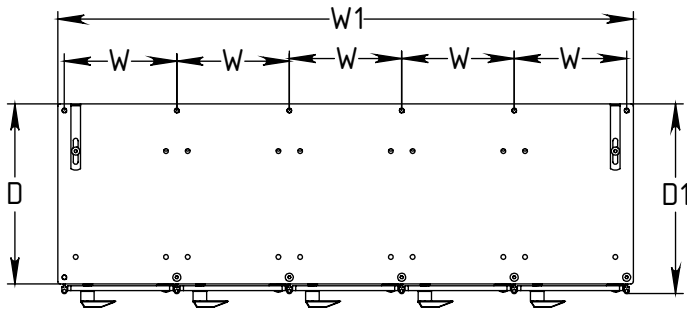

FOREMAN® Single-Tier Locker

3D VIEW

SIDE VIEW

TOP VIEW

STANDARD SIZE OPTIONS

OA Width (W1)	48"	
	1219mm	
Width CTC (W)	9.5"	12"
	241mm	305mm
Depth (D)	12"	15"
	305mm	381mm
OA Depth (D1)	12.8"	15.8"
	325mm	401mm
Height no Legs/Base (H)	60"	71"
	1524mm	1800mm

DESCRIPTION		NAME	DATE
Single-Tier Locker	DRAWN BY	KB	01.01.2020
--	MRG APPR.	NB	--
SCALE: --	Page 1 of 2		