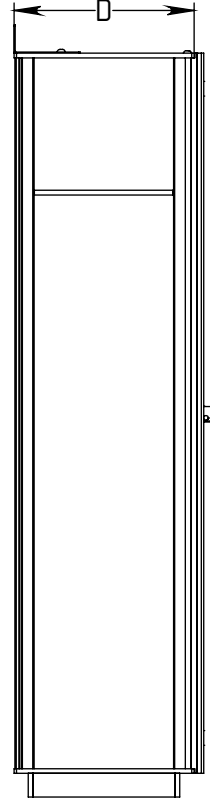

FOREMAN® Single-Tier Locker

3D VIEW

SIDE VIEW

TOP VIEW

STANDARD SIZE OPTIONS

OA Width (W1)	48"	
	1219mm	
Width CTC (W)	9.5"	12"
	241mm	305mm
Depth (D)	12"	15"
	305mm	381mm
OA Depth (D1)	12.8"	15.8"
	325mm	401mm
Height no Legs/Base (H)	60"	71"
	1524mm	1800mm