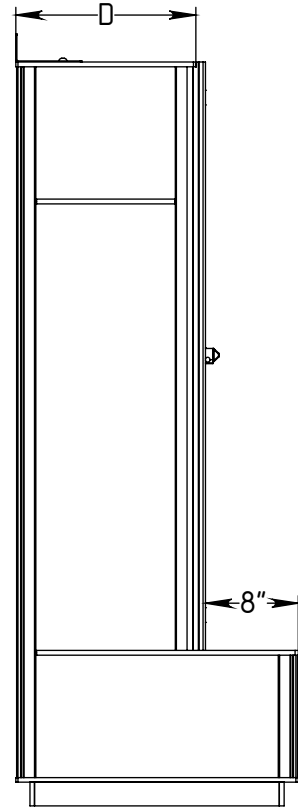

FOREMAN Single-Tier Locker with Cubbies&Bench

3D VIEW

SIDE VIEW

TOP VIEW

STANDARD SIZE OPTIONS

OA Width (W1)	48"	
	1219mm	
Width CTC (W)	9.5"	12"
	241mm	305mm
Depth (D)	12"	15"
	305mm	381mm
Height no Legs/Base (H)	60"	71"
	1524mm	1800mm