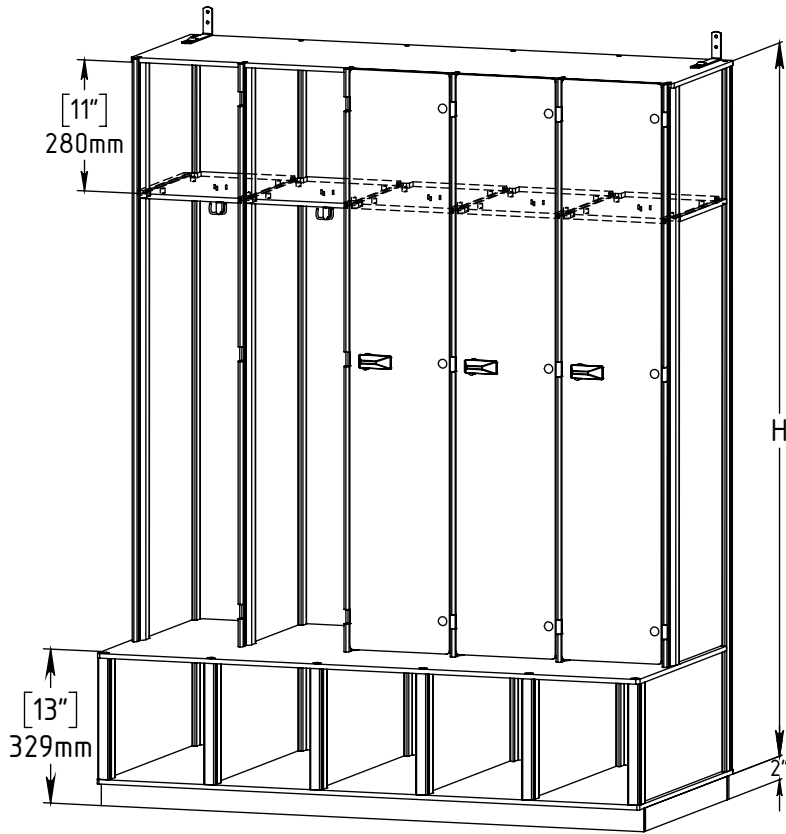

FOREMAN Single-Tier Locker with Cubbies&Bench

3D VIEW

SIDE VIEW

TOP VIEW

STANDARD SIZE OPTIONS

OA Width (W1)	48"	
	1219mm	
Width CTC (W)	9.5"	12"
	241mm	305mm
Depth (D)	12"	15"
	305mm	381mm
Height no Legs/Base (H)	60"	71"
	1524mm	1800mm