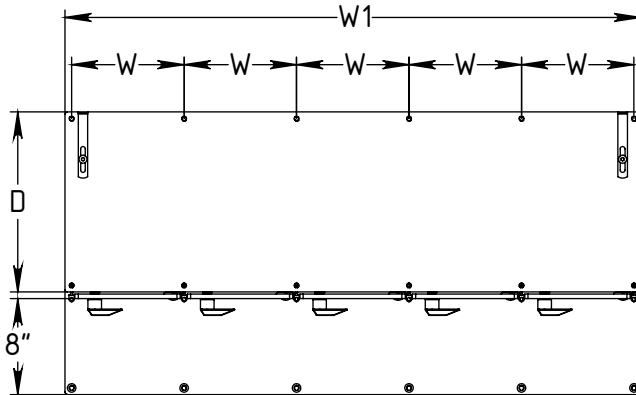

FOREMAN Single-Tier Locker with Cubbies&Bench

3D VIEW

SIDE VIEW

TOP VIEW

STANDARD SIZE OPTIONS

OA Width (W1)	48"	
	1219mm	
Width CTC (W)	9.5"	12"
	241mm	305mm
Depth (D)	12"	15"
	305mm	381mm
Height no Legs/Base (H)	60"	71"
	1524mm	1800mm

DESCRIPTION		NAME	DATE
Single-Tier Locker with Cubbies&Bench	DRAWN BY	KB	01.01.2020
--	MRG APPR.	NB	--
SCALE: --	Page 1 of 2		