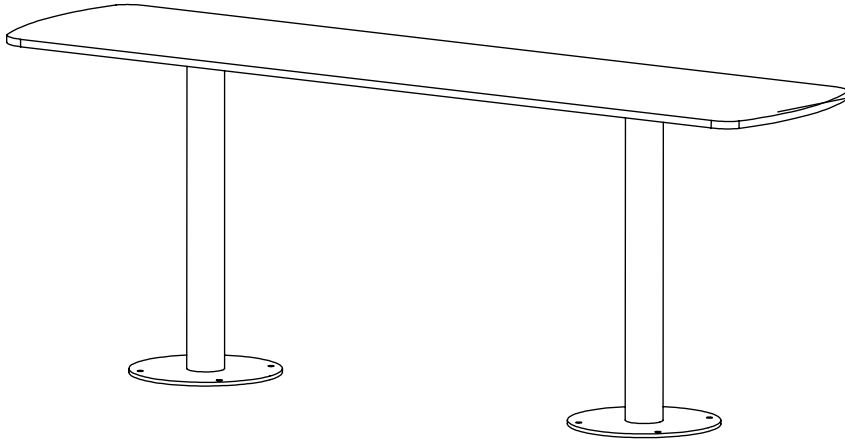

**FOREMAN** Single Bench on Stainless Steel Posts

3D VIEW

SIDE VIEW

TOP VIEW

**AVAILABLE WIDTHS**

OA Width (W1)	36"	48"	60"	72"
	3'	4'	5'	6'

PROPRIETARY AND CONFIDENTIAL	DESCRIPTION	NAME	DATE
THE INFORMATION CONTAINED IN THIS DRAWING IS THE SOLE PROPERTY OF FOREMAN PRODUCTS LLC. ANY REPRODUCTION IN PART OR AS A WHOLE WITHOUT THE WRITTEN PERMISSION OF FOREMAN PRODUCTS LLC IS PROHIBITED	Single Bench on Stainless Steel Posts	DRAWN BY	KB 04.04.2020
	SCALE: --	MRG APPR.	NB --
		Page 1 of 2	