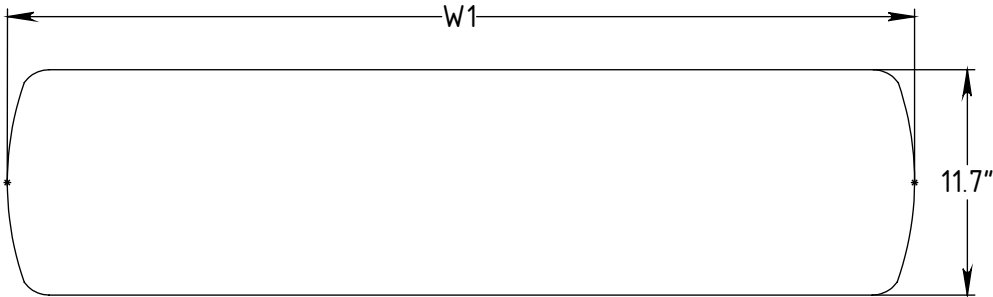

**FOREMAN** Single Bench on Stainless Steel Posts

3D VIEW

SIDE VIEW

TOP VIEW

**AVAILABLE WIDTHS**

OA Width (W1)	36"	48"	60"	72"
	3'	4'	5'	6'

PROPRIETARY AND CONFIDENTIAL	DESCRIPTION	NAME	DATE
THE INFORMATION CONTAINED IN THIS DRAWING IS THE SOLE PROPERTY OF FOREMAN PRODUCTS LLC. ANY REPRODUCTION IN PART OR AS A WHOLE WITHOUT THE WRITTEN PERMISSION OF FOREMAN PRODUCTS LLC IS PROHIBITED	Single Bench on Stainless Steel Posts	DRAWN BY	KB 04.04.2020
	SCALE: --	MRG APPR.	NB --
		Page 1 of 2	