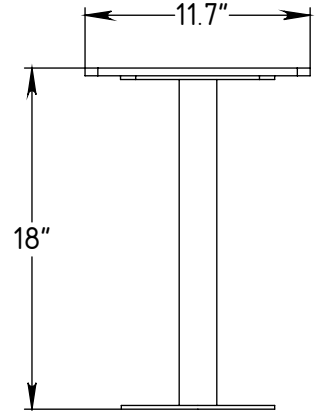

**FOREMAN** Single Bench on Stainless Steel Posts

3D VIEW

SIDE VIEW

TOP VIEW

**AVAILABLE WIDTHS**

OA Width (W1)	36"	48"	60"	72"
	3'	4'	5'	6'

PROPRIETARY AND CONFIDENTIAL	DESCRIPTION	NAME	DATE
THE INFORMATION CONTAINED IN THIS DRAWING IS THE SOLE PROPERTY OF FOREMAN PRODUCTS LLC. ANY REPRODUCTION IN PART OR AS A WHOLE WITHOUT THE WRITTEN PERMISSION OF FOREMAN PRODUCTS LLC IS PROHIBITED	Single Bench on Stainless Steel Posts	DRAWN BY	KB 04.04.2020
	SCALE: --	MRG APPR.	NB --
		Page 1 of 2	