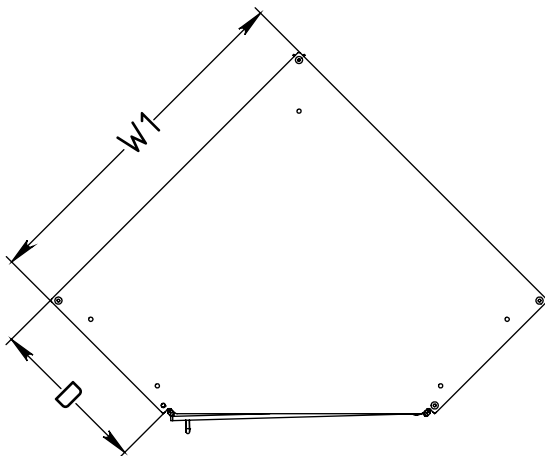

FOREMAN® Towel drop corner locker

INTERIOR VIEW
WITHOUT DOOR

3D VIEW

TOP VIEW

STANDARD SIZE OPTIONS

	15"	18"
Depth of the side panel (D)	381mm	457mm
OA Width (W1)	33"	36"
	838mm	914mm
Height no Legs/Base (H)	70 7/8"	80"
	1800mm	2032mm

DESCRIPTION	NAME	DATE
Towel drop corner locker	KB	05.05.2020
--	NB	--
SCALE: --	Page 1 of 2	