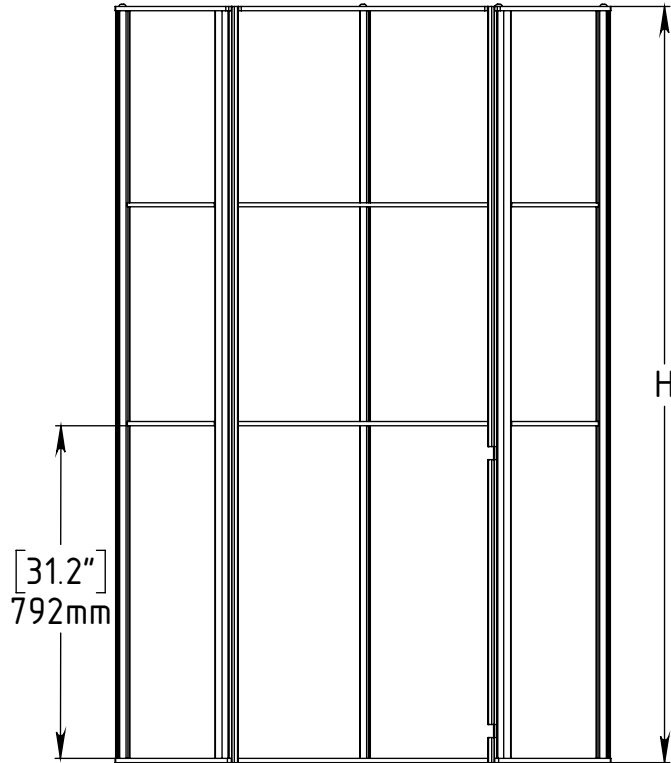

FOREMAN® Towel drop corner locker

INTERIOR VIEW
WITHOUT DOOR

3D VIEW

TOP VIEW

STANDARD SIZE OPTIONS

	15"	18"
Depth of the side panel (D)	381mm	457mm
OA Width (W1)	33"	36"
	838mm	914mm
Height no Legs/Base (H)	70 7/8"	80"
	1800mm	2032mm

DESCRIPTION	NAME	DATE
Towel drop corner locker	KB	05.05.2020
--	NB	--
SCALE: --	Page 1 of 2	