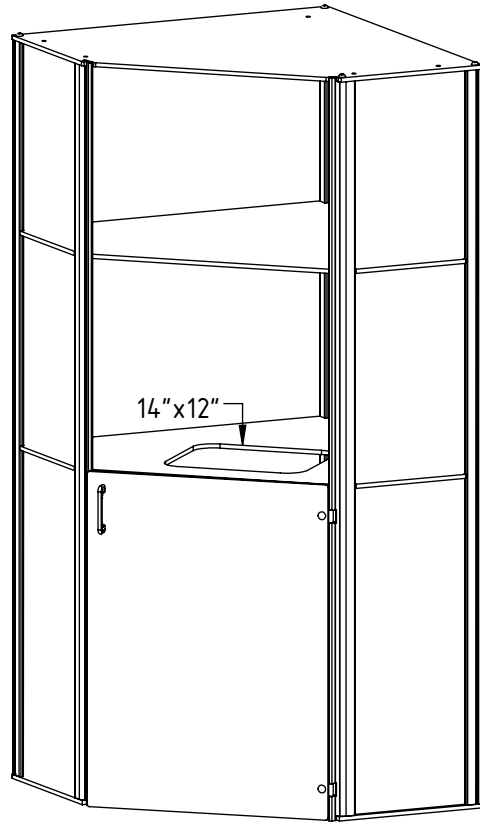

FOREMAN® Towel drop corner locker

INTERIOR VIEW
WITHOUT DOOR

3D VIEW

TOP VIEW

STANDARD SIZE OPTIONS

	15"	18"
Depth of the side panel (D)	381mm	457mm
OA Width (W1)	33"	36"
	838mm	914mm
Height no Legs/Base (H)	70 7/8"	80"
	1800mm	2032mm

DESCRIPTION	NAME	DATE
Towel drop corner locker	KB	05.05.2020
--	NB	--
SCALE: --	Page 1 of 2	