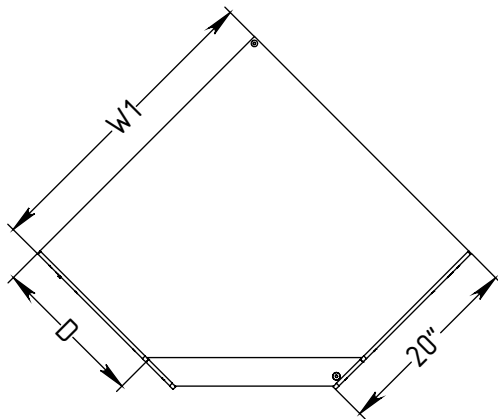

# FOREMAN® Trophy Corner Open Shelves

INTERIOR VIEW  
WITHOUT DOOR

3D VIEW

TOP VIEW

### STANDARD SIZE OPTIONS

	16"	20"
Depth of the side panel (D)	406mm	508mm
OA Width (W1)	32"	40"
Height no Legs/Base (H)	70 7/8"	80"
	1800mm	2032mm

**FOREMAN**<sup>®</sup>  
locker systems

PROPRIETARY AND CONFIDENTIAL