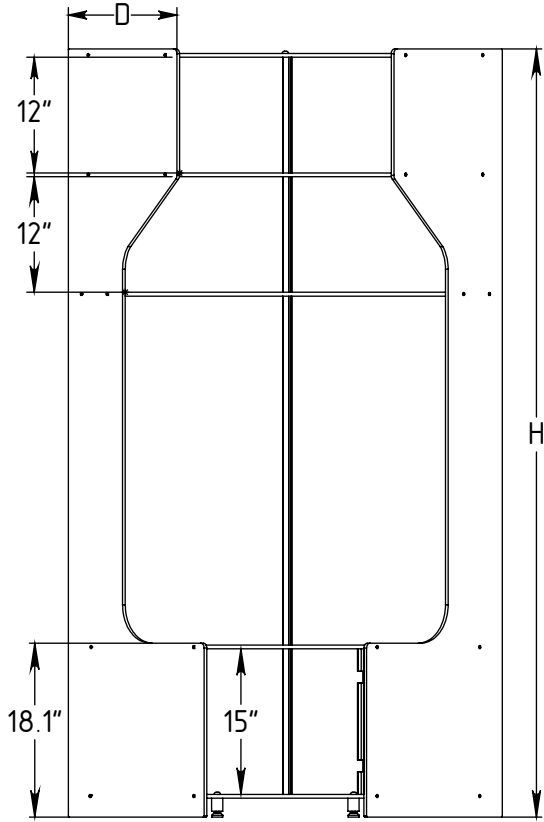

# FOREMAN® Trophy Corner Open Shelves

INTERIOR VIEW  
WITHOUT DOOR

3D VIEW

TOP VIEW

### STANDARD SIZE OPTIONS

	16"	20"
Depth of the side panel (D)	406mm	508mm
OA Width (W1)	32"	40"
Height no Legs/Base (H)	70 7/8"	80"
	1800mm	2032mm

**FOREMAN**<sup>®</sup>  
locker systems

PROPRIETARY AND CONFIDENTIAL