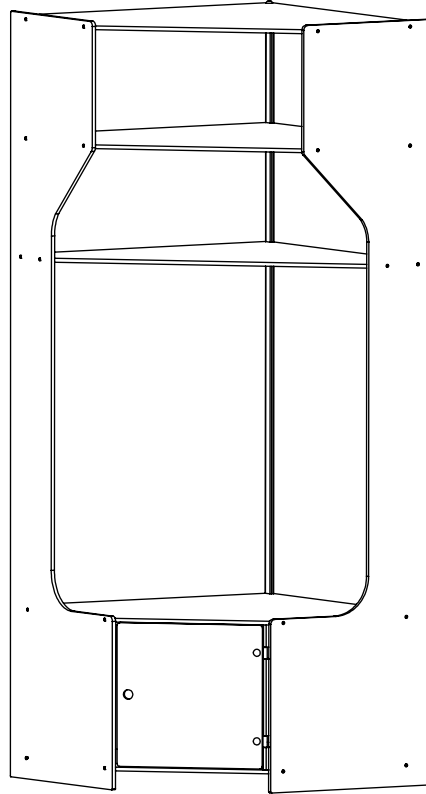

# FOREMAN® Trophy Corner Open Shelves

INTERIOR VIEW  
WITHOUT DOOR

3D VIEW

TOP VIEW

### STANDARD SIZE OPTIONS

	16"	20"
Depth of the side panel (D)	406mm	508mm
OA Width (W1)	32"	40"
Height no Legs/Base (H)	70 7/8"	80"
	1800mm	2032mm

**FOREMAN**<sup>®</sup>  
locker systems

PROPRIETARY AND CONFIDENTIAL