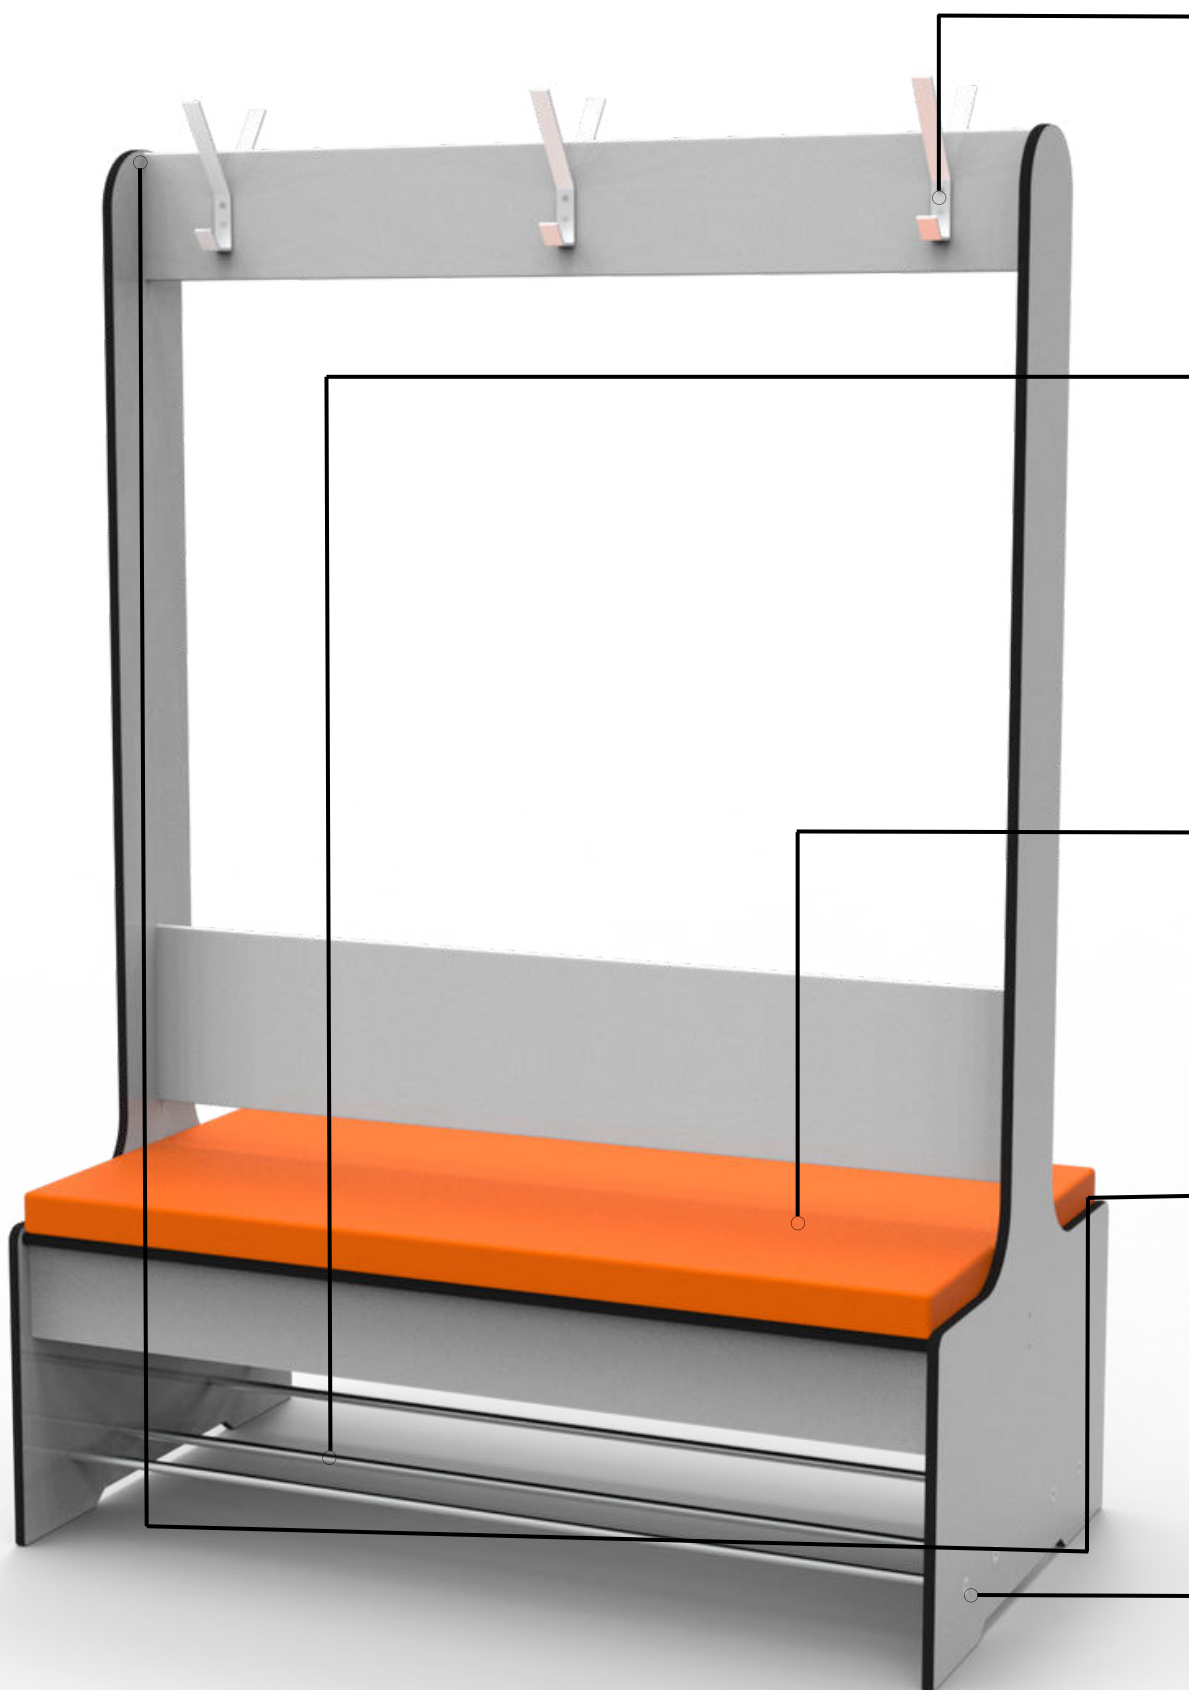

FOREMAN USA[®]

Brushed Aluminum
HÄFELE K-Hook

Aluminum Elevated
Shoe Rack for Easy
Cleaning

1 1/2" Thick Seat Cushion
With Industrial Grade
Naugahyde[®] Cover

Radius Edges for
Design & Safety

Industrial Grade
Stainless-Steel
Hardware