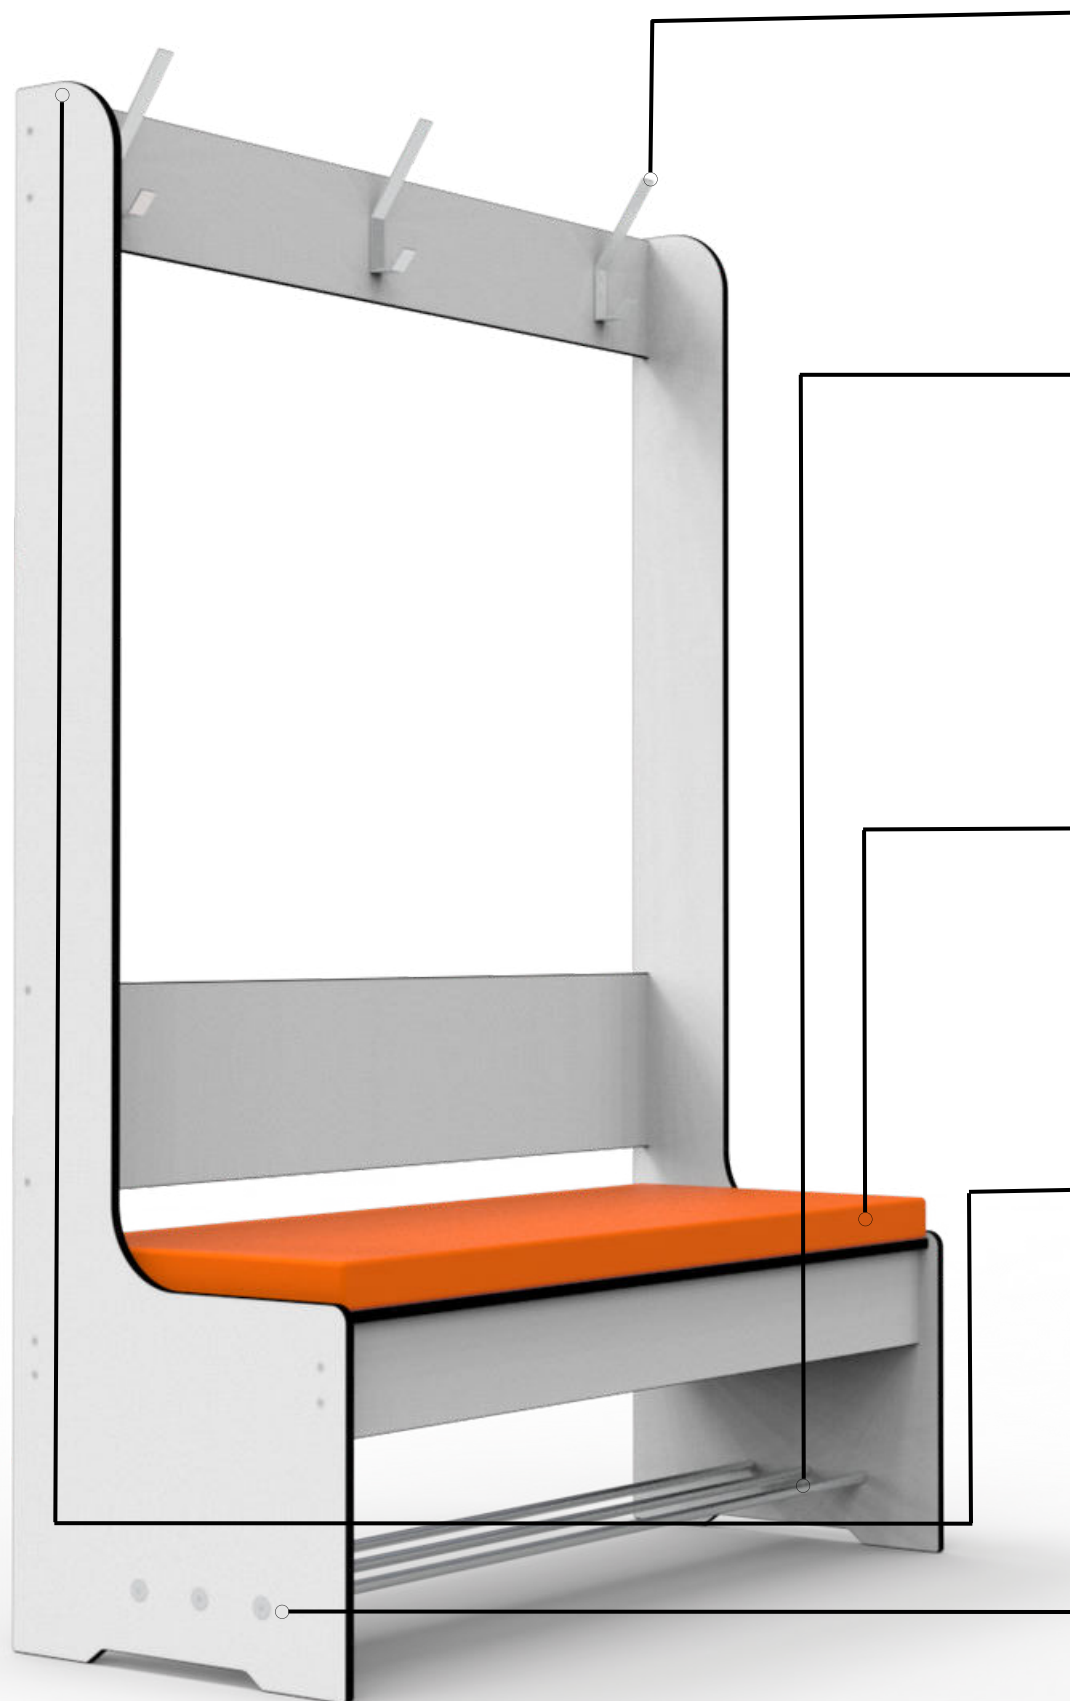

# FOREMAN<sup>USA</sup>®

Brushed Aluminum  
HÄFELE K-Hook

Aluminum Elevated  
Shoe Rack for Easy  
Cleaning

1 1/2" Thick Seat Cushion  
With Industrial Grade  
Naugahyde® Cover

Radius Edges for  
Design & Safety

Industrial Grade  
Stainless-Steel  
Hardware