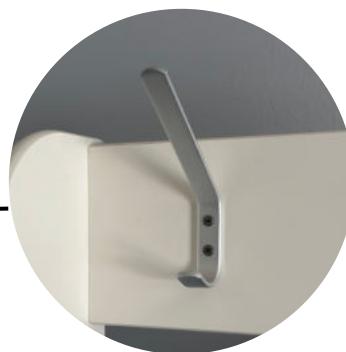

# FOREMAN<sup>USA</sup>®

Brushed Aluminum  
HÄFELE K-Hook

Aluminum Elevated  
Shoe Rack for Easy  
Cleaning

1 1/2" Thick Seat Cushion  
With Industrial Grade  
Naugahyde® Cover

Radius Edges for  
Design & Safety

Industrial Grade  
Stainless-Steel  
Hardware