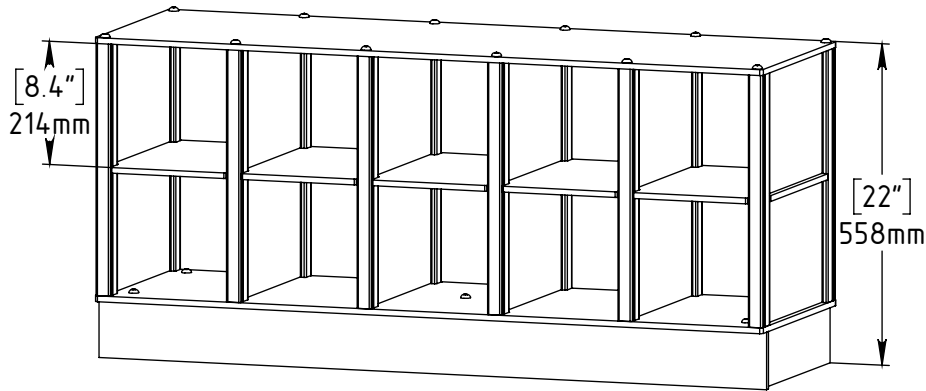

# FOREMAN® 10-Cubby Floor Cabinet

3D VIEW

SIDE VIEW

TOP VIEW

## STANDARD SIZE OPTIONS

OA Width (W1)	48"	---
	1219mm	
Width (W2)	9.5"	12"
	241mm	305mm
OA Depth (D1)	12"	15"
	305mm	381mm

**FOREMAN**<sup>®</sup>  
locker systems

PROPRIETARY AND CONFIDENTIAL

THE INFORMATION CONTAINED IN THIS DRAWING IS THE SOLE PROPERTY OF FOREMAN PRODUCTS LLC. ANY REPRODUCTION IN PART OR AS A WHOLE WITHOUT THE WRITTEN PERMISSION OF FOREMAN PRODUCTS LLC IS PROHIBITED

DESCRIPTION

10-Cubby Floor Cabinet

--

SCALE: --

NAME

DRAWN BY  
KB

MRG APPR.  
NB

Page 1 of 2