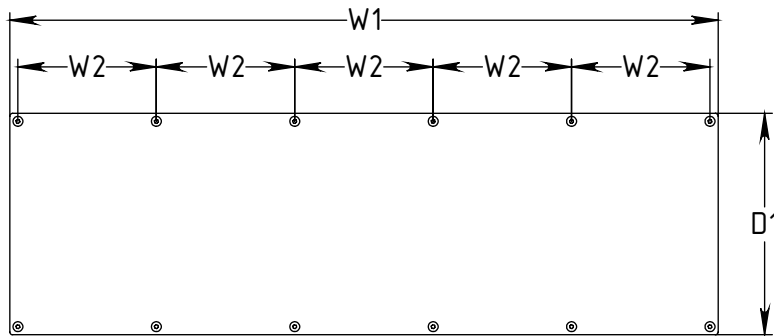

# FOREMAN® 10-Cubby Floor Cabinet

3D VIEW

SIDE VIEW

TOP VIEW

## STANDARD SIZE OPTIONS

OA Width (W1)	48"	---
	1219mm	
Width (W2)	9.5"	12"
	241mm	305mm
OA Depth (D1)	12"	15"
	305mm	381mm

**FOREMAN**<sup>®</sup>  
locker systems

PROPRIETARY AND CONFIDENTIAL

THE INFORMATION CONTAINED IN THIS DRAWING IS THE SOLE PROPERTY OF FOREMAN PRODUCTS LLC. ANY REPRODUCTION IN PART OR AS A WHOLE WITHOUT THE WRITTEN PERMISSION OF FOREMAN PRODUCTS LLC IS PROHIBITED