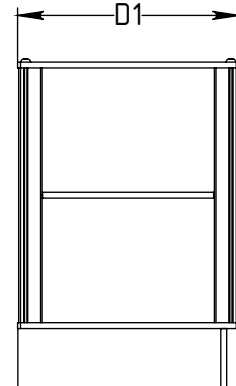

# FOREMAN® 10-Cubby Floor Cabinet

3D VIEW

SIDE VIEW

TOP VIEW

## STANDARD SIZE OPTIONS

OA Width (W1)	48"	---
	1219mm	
Width (W2)	9.5"	12"
	241mm	305mm
OA Depth (D1)	12"	15"
	305mm	381mm

**FOREMAN**<sup>®</sup>  
locker systems

PROPRIETARY AND CONFIDENTIAL

THE INFORMATION CONTAINED IN THIS DRAWING IS THE SOLE PROPERTY OF FOREMAN PRODUCTS LLC. ANY REPRODUCTION IN PART OR AS A WHOLE WITHOUT THE WRITTEN PERMISSION OF FOREMAN PRODUCTS LLC IS PROHIBITED

DESCRIPTION

10-Cubby Floor Cabinet

--

SCALE: --

NAME

DRAWN BY  
KB

MRG APPR.  
NB

Page 1 of 2