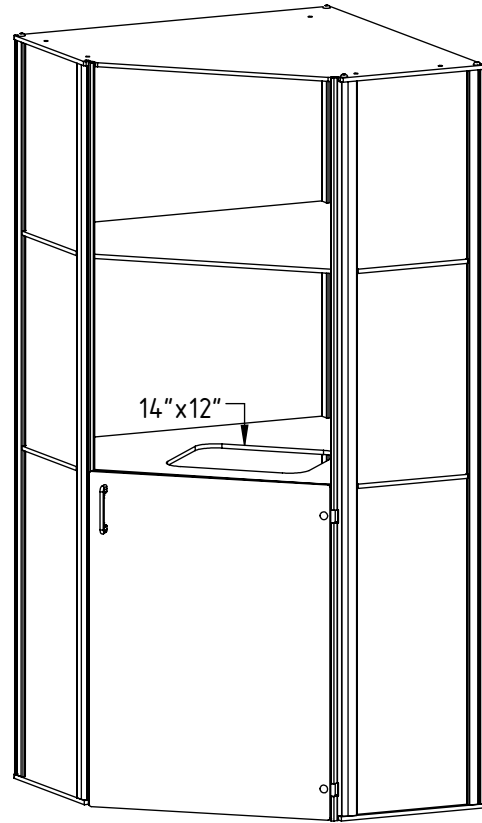

# FOREMAN® Towel drop corner locker

INTERIOR VIEW  
WITHOUT DOOR

3D VIEW

TOP VIEW

## STANDARD SIZE OPTIONS

	15"	18"
Depth of the side panel (D)	381mm	457mm
OA Width (W1)	33"	36"
	838mm	914mm
Height no Legs/Base (H)	70 7/8"	80"
	1800mm	2032mm
Inside Height (H1)	13.7"	15.5"
	348mm	394mm