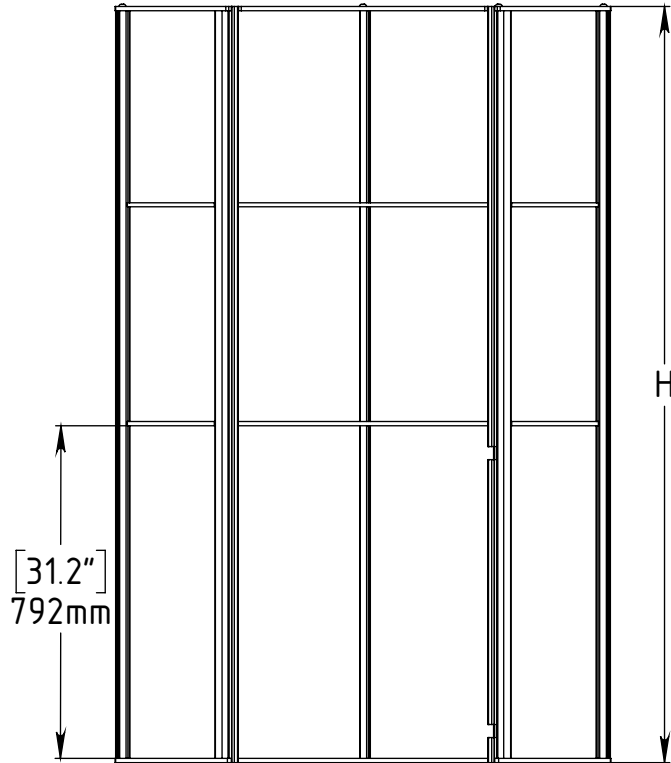

# FOREMAN® Towel drop corner locker

INTERIOR VIEW  
WITHOUT DOOR

3D VIEW

TOP VIEW

## STANDARD SIZE OPTIONS

	15"	18"
Depth of the side panel (D)	381mm	457mm
OA Width (W1)	33"	36"
	838mm	914mm
Height no Legs/Base (H)	70 7/8"	80"
	1800mm	2032mm
Inside Height (H1)	13.7"	15.5"
	348mm	394mm