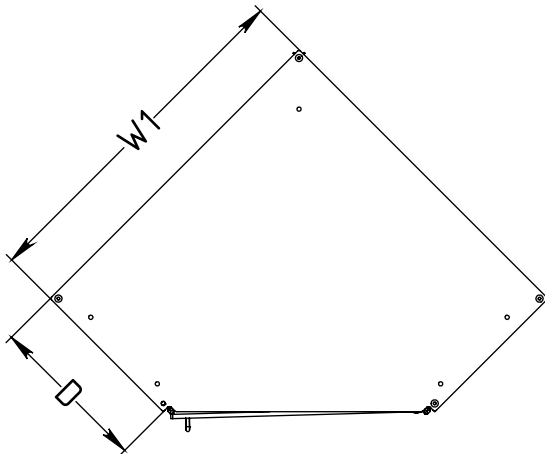

# FOREMAN® Towel drop corner locker

INTERIOR VIEW  
WITHOUT DOOR

3D VIEW

TOP VIEW

## STANDARD SIZE OPTIONS

	15"	18"
Depth of the side panel (D)	381mm	457mm
OA Width (W1)	33"	36"
	838mm	914mm
Height no Legs/Base (H)	70 7/8"	80"
	1800mm	2032mm
Inside Height (H1)	13.7"	15.5"
	348mm	394mm