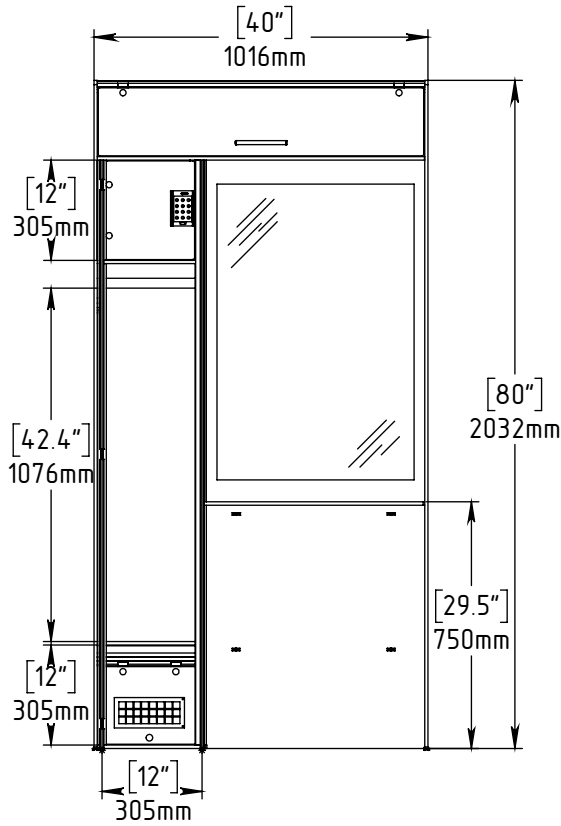

FOREMAN Athletic Locker - Model: CHEERLEADER 80" High

INTERIOR VIEW
WITHOUT DOOR

SIDE VIEW

TOP VIEW

FOREMAN[®]
locker systems

PROPRIETARY AND CONFIDENTIAL

THE INFORMATION CONTAINED IN THIS DRAWING IS THE SOLE PROPERTY OF FOREMAN PRODUCTS LLC. ANY REPRODUCTION IN PART OR AS A WHOLE WITHOUT THE WRITTEN PERMISSION OF FOREMAN PRODUCTS LLC IS PROHIBITED

DESCRIPTION

Athletic Locker - Model:
CHEERLEADER 80" High

--

SCALE: --

NAME

KB

NB

DATE