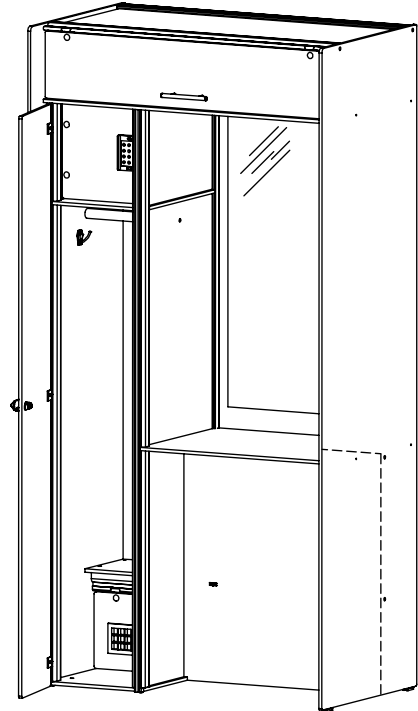

FOREMAN Athletic Locker - Model: CHEERLEADER 80" High

INTERIOR VIEW
WITHOUT DOOR

SIDE VIEW

TOP VIEW

FOREMAN[®]
locker systems

PROPRIETARY AND CONFIDENTIAL

THE INFORMATION CONTAINED IN THIS DRAWING IS THE SOLE PROPERTY OF FOREMAN PRODUCTS LLC. ANY REPRODUCTION IN PART OR AS A WHOLE WITHOUT THE WRITTEN PERMISSION OF FOREMAN PRODUCTS LLC IS PROHIBITED

DESCRIPTION

Athletic Locker - Model:
CHEERLEADER 80" High

--

SCALE: --

NAME

KB

NB

DATE