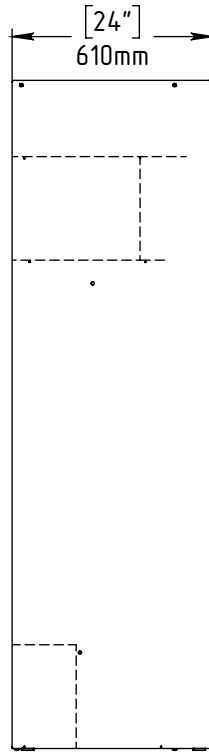

FOREMAN Athletic Locker - Model: CHEERLEADER 80" High

INTERIOR VIEW
WITHOUT DOOR

SIDE VIEW

TOP VIEW

FOREMAN[®]
locker systems

PROPRIETARY AND CONFIDENTIAL

THE INFORMATION CONTAINED IN THIS DRAWING IS THE SOLE PROPERTY OF FOREMAN PRODUCTS LLC. ANY REPRODUCTION IN PART OR AS A WHOLE WITHOUT THE WRITTEN PERMISSION OF FOREMAN PRODUCTS LLC IS PROHIBITED

DESCRIPTION

Athletic Locker - Model:
CHEERLEADER 80" High

--

SCALE: --

NAME

KB

NB

DATE