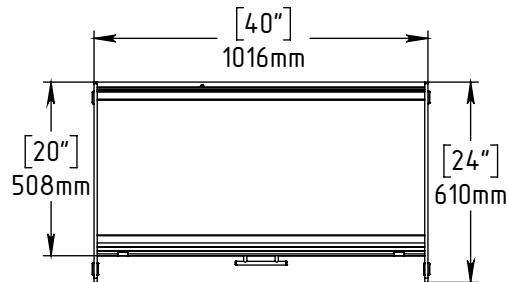

FOREMAN Athletic Locker - Model: CHEERLEADER 80" High

INTERIOR VIEW
WITHOUT DOOR

SIDE VIEW

TOP VIEW

FOREMAN[®]
locker systems

PROPRIETARY AND CONFIDENTIAL

THE INFORMATION CONTAINED IN THIS DRAWING IS THE SOLE PROPERTY OF FOREMAN PRODUCTS LLC. ANY REPRODUCTION IN PART OR AS A WHOLE WITHOUT THE WRITTEN PERMISSION OF FOREMAN PRODUCTS LLC IS PROHIBITED

DESCRIPTION

Athletic Locker - Model:
CHEERLEADER 80" High

--

SCALE: --

NAME

KB

NB

DATE