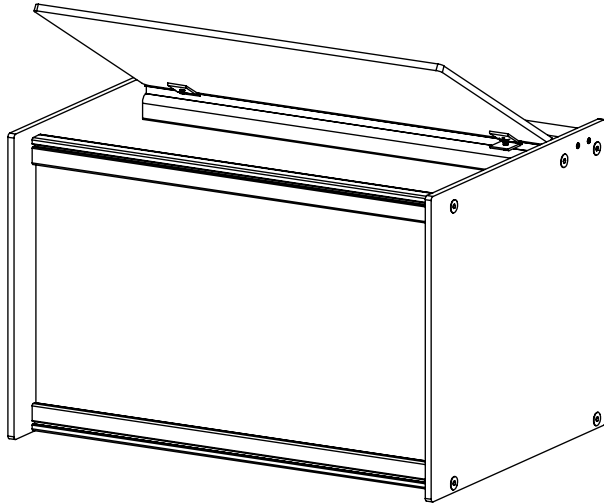

FOREMAN Lower Storage Box with Lift-up Lid

3D VIEW

SIDE VIEW

INTERIOR VIEW

STANDARD SIZE OPTIONS

	15"	18"	21"	24"	28"	30"	32"
OA Width (W1)	381mm	457mm	533mm	610mm	711mm	762mm	813mm
OA Depth (D1)	20"	24"	28"	----	----	----	----
	508mm	610mm	711mm				

FOREMAN[®]
locker systems

PROPRIETARY AND CONFIDENTIAL	DESCRIPTION	NAME	DATE
THE INFORMATION CONTAINED IN THIS DRAWING IS THE SOLE PROPERTY OF FOREMAN PRODUCTS LLC. ANY REPRODUCTION IN PART OR AS A WHOLE WITHOUT THE WRITTEN PERMISSION OF FOREMAN PRODUCTS LLC IS PROHIBITED	LOWER STORAGE BOX WITH LIFT-UP LID	DRAWN BY	KB 12.12.2020
	--	MRG APPR.	NB --
	SCALE: --	Page 1 of 2	