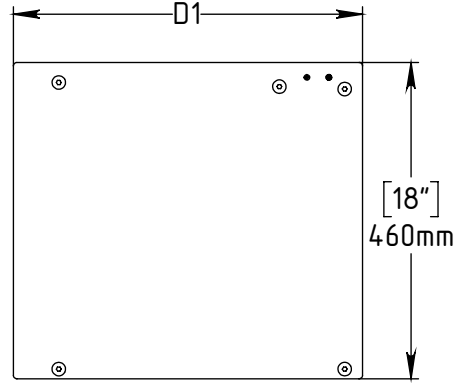

FOREMAN Lower Storage Box with Lift-up Lid

3D VIEW

SIDE VIEW

INTERIOR VIEW

STANDARD SIZE OPTIONS

	15"	18"	21"	24"	28"	30"	32"
OA Width (W1)	381mm	457mm	533mm	610mm	711mm	762mm	813mm
OA Depth (D1)	20"	24"	28"	----	----	----	----
	508mm	610mm	711mm				