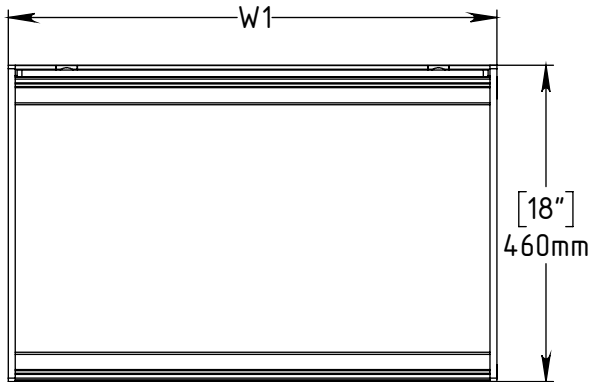

FOREMAN Lower Storage Box with Lift-up Lid

3D VIEW

SIDE VIEW

INTERIOR VIEW

STANDARD SIZE OPTIONS

	15"	18"	21"	24"	28"	30"	32"
OA Width (W1)	381mm	457mm	533mm	610mm	711mm	762mm	813mm
OA Depth (D1)	20"	24"	28"	----	----	----	----
	508mm	610mm	711mm				

FOREMAN[®]
locker systems

PROPRIETARY AND CONFIDENTIAL	DESCRIPTION	NAME	DATE
THE INFORMATION CONTAINED IN THIS DRAWING IS THE SOLE PROPERTY OF FOREMAN PRODUCTS LLC. ANY REPRODUCTION IN PART OR AS A WHOLE WITHOUT THE WRITTEN PERMISSION OF FOREMAN PRODUCTS LLC IS PROHIBITED	LOWER STORAGE BOX WITH LIFT-UP LID	DRAWN BY	KB 12.12.2020
	--	MRG APPR.	NB --
	SCALE: --	Page 1 of 2	