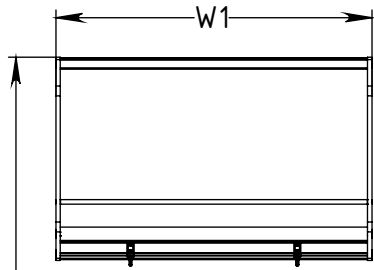

FOREMAN® Modular Team Locker

INTERIOR VIEW

SIDE VIEW

3D VIEW

TOP VIEW

STANDARD SIZE OPTIONS

	15"	18"	21"	24"	28"	30"	32"
OA Width (W1)	381mm	457mm	533mm	610mm	711mm	762mm	813mm
OA Depth (D1)	20"	24"	28"	----	----	----	----
	508mm	610mm	711mm				
Height no Legs/Base (H)	71"	80"	----	----	----	----	----
	1800mm	2032mm					