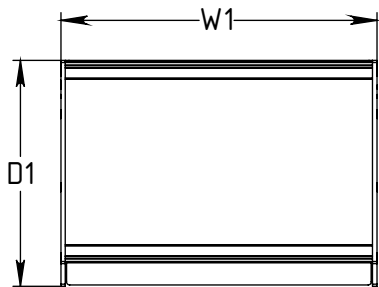

FOREMAN® Modular Team Locker

INTERIOR VIEW

SIDE VIEW

3D VIEW

TOP VIEW

STANDARD SIZE OPTIONS

	15"	18"	21"	24"	28"	30"	32"
OA Width (W1)	381mm	457mm	533mm	610mm	711mm	762mm	813mm
OA Depth (D1)	20"	24"	28"	----	----	----	----
	508mm	610mm	711mm				
Height no Legs/Base (H)	71"	80"	----	----	----	----	----
	1800mm	2032mm					