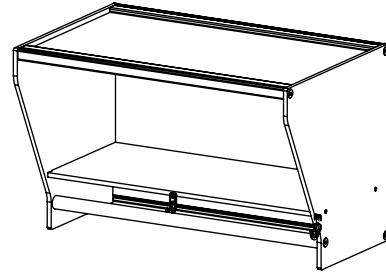

FOREMAN® Modular Team Locker

INTERIOR VIEW

SIDE VIEW

3D VIEW

TOP VIEW

STANDARD SIZE OPTIONS

	15"	18"	21"	24"	28"	30"	32"
OA Width (W1)	381mm	457mm	533mm	610mm	711mm	762mm	813mm
OA Depth (D1)	20"	24"	28"	----	----	----	----
	508mm	610mm	711mm				
Height no Legs/Base (H)	71"	80"	----	----	----	----	----
	1800mm	2032mm					