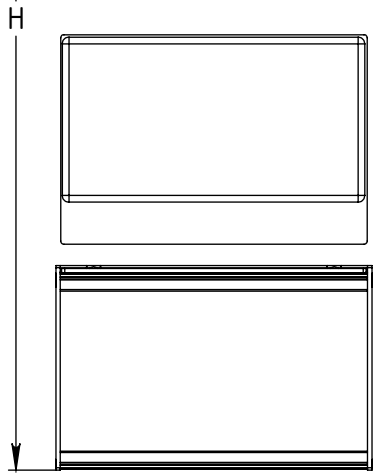

FOREMAN® Modular Team Locker

INTERIOR VIEW

SIDE VIEW

3D VIEW

TOP VIEW

STANDARD SIZE OPTIONS

	15"	18"	21"	24"	28"	30"	32"
OA Width (W1)	381mm	457mm	533mm	610mm	711mm	762mm	813mm
OA Depth (D1)	20"	24"	28"	----	----	----	----
	508mm	610mm	711mm				
Height no Legs/Base (H)	71"	80"	----	----	----	----	----
	1800mm	2032mm					