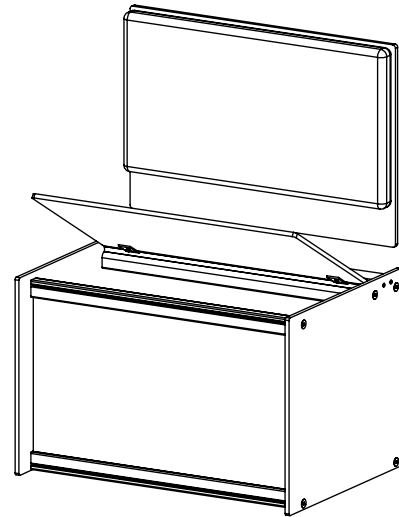

FOREMAN® Modular Team Locker

INTERIOR VIEW

SIDE VIEW

3D VIEW

TOP VIEW

STANDARD SIZE OPTIONS

	15"	18"	21"	24"	28"	30"	32"
OA Width (W1)	381mm	457mm	533mm	610mm	711mm	762mm	813mm
OA Depth (D1)	20"	24"	28"	----	----	----	----
	508mm	610mm	711mm				
Height no Legs/Base (H)	71"	80"	----	----	----	----	----
	1800mm	2032mm					